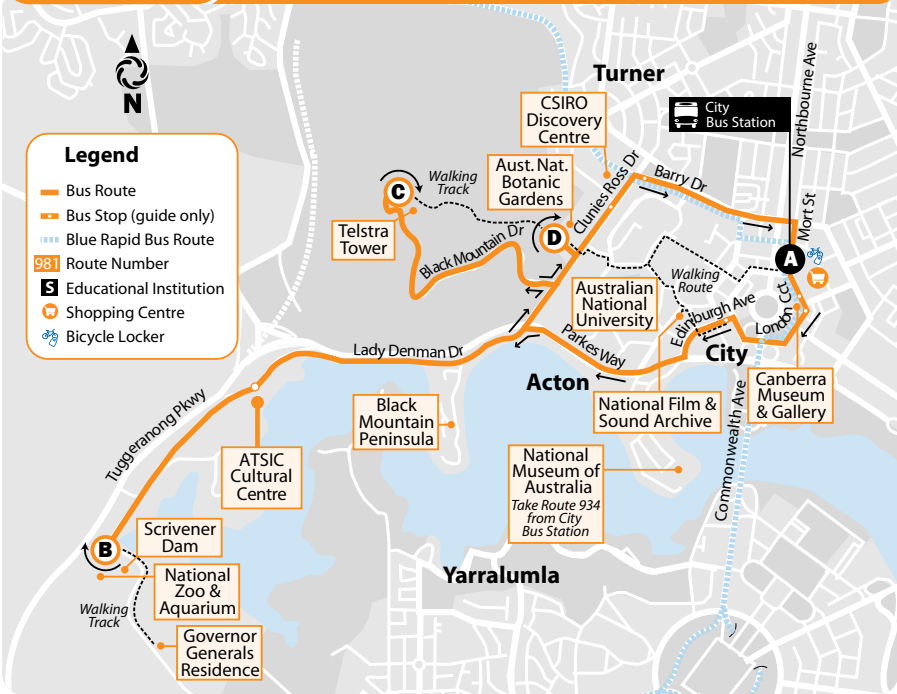

981

Look for bus numbers

City - National Zoo & Aquarium - Telstra Tower - City

City Bus Station
National Zoo & Aquarium
Black Mountain - Telstra Tower
Australian National Botanic Gardens
City Bus Station