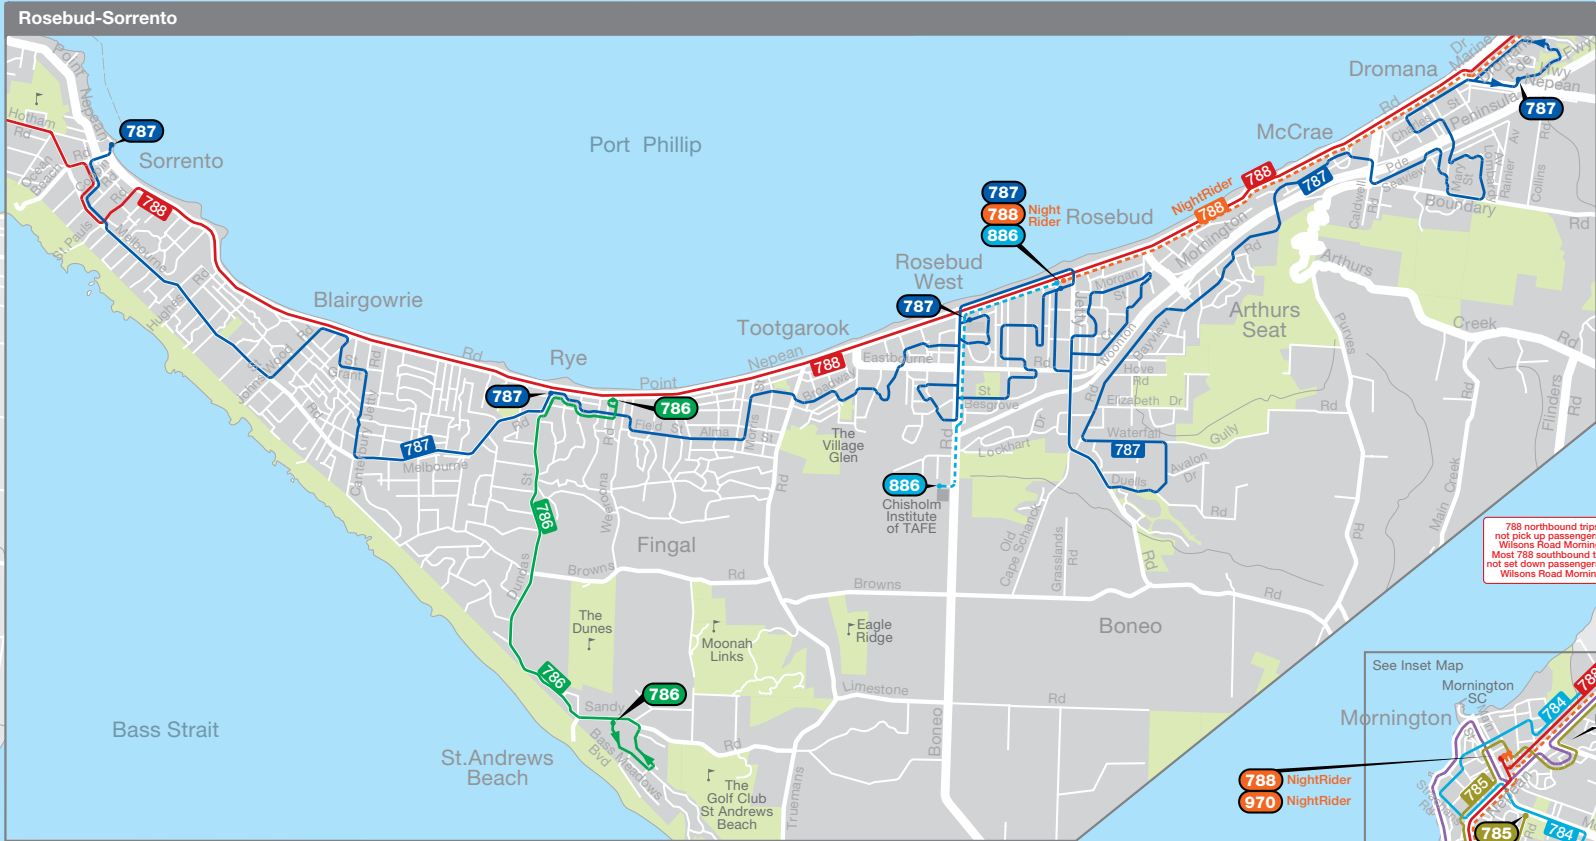

Shire of Mornington Peninsula

Rosebud-Sorrento