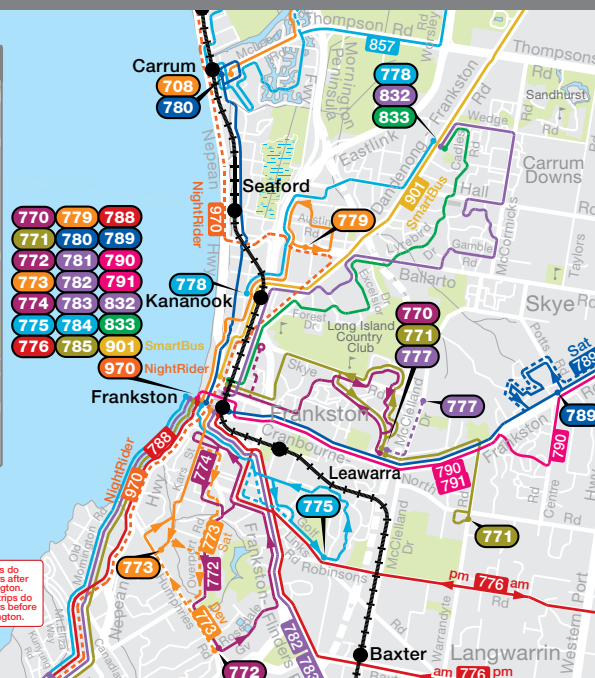

Shire of Mornington Peninsula

Rosebud-Sorrento