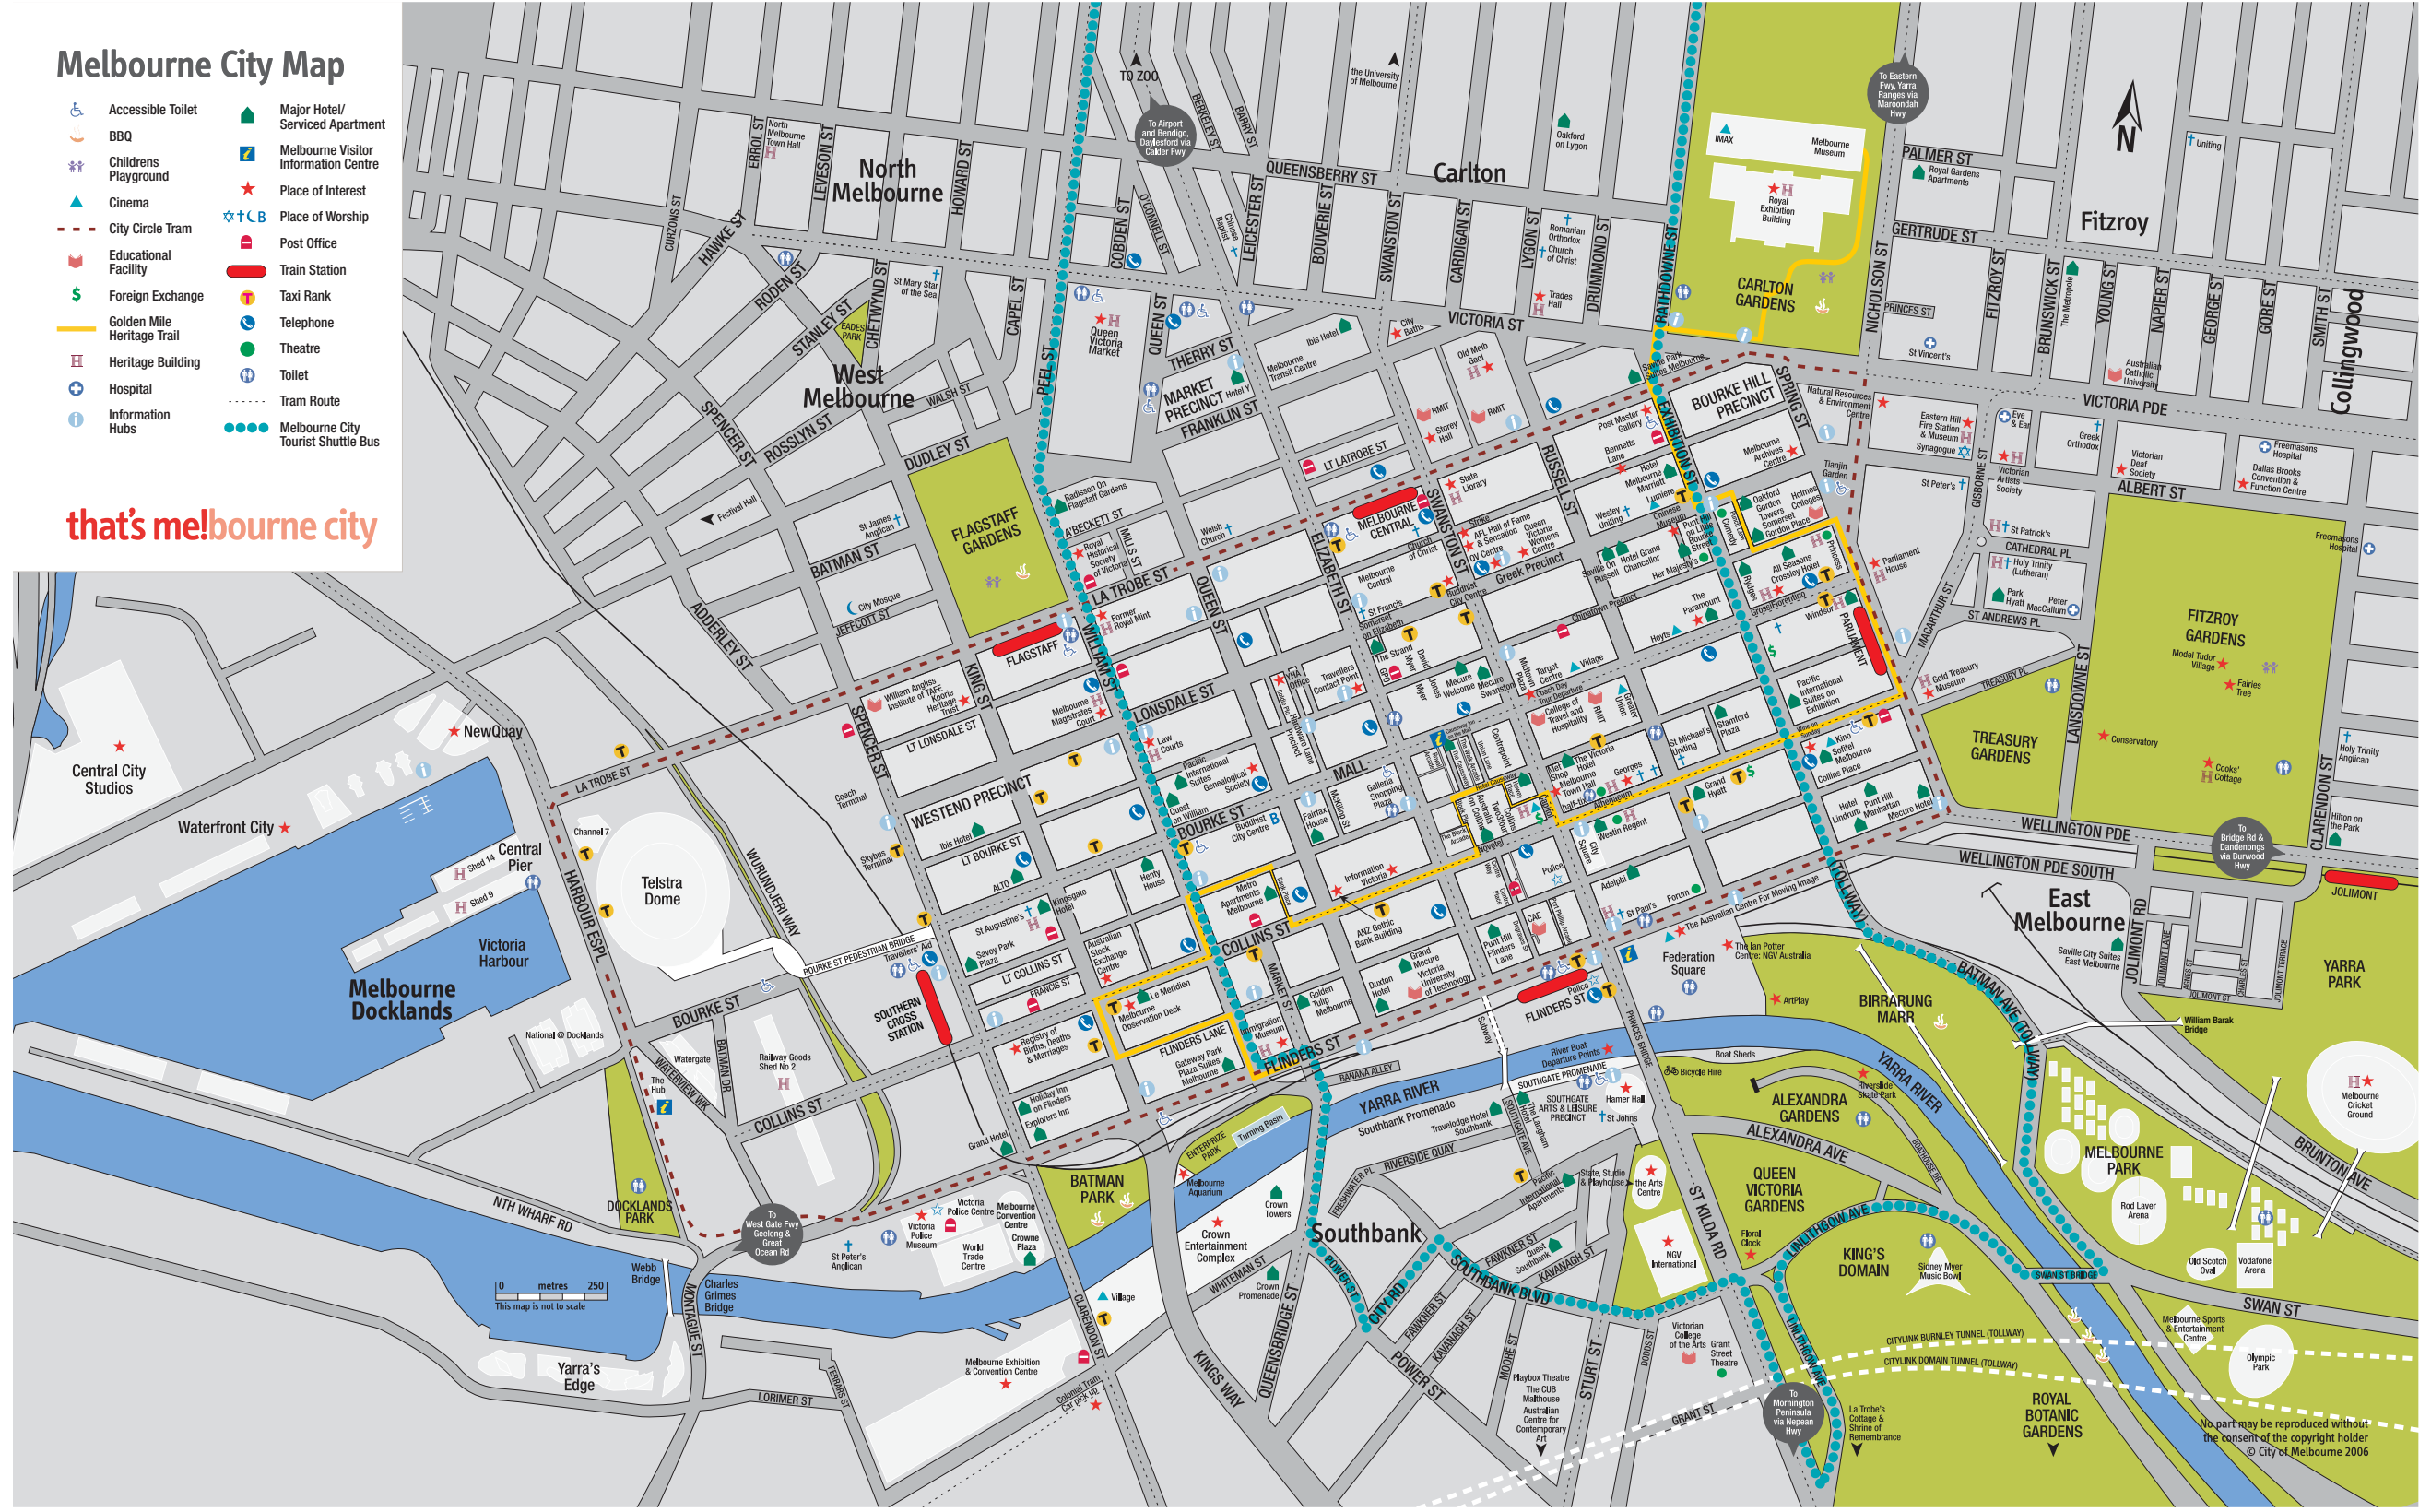

Melbourne City Map

- Accessible Toilet
- BBQ
- Childrens Playground
- Cinema
- City Circle Tram
- Educational Facility
- Foreign Exchange
- Golden Mile Heritage Trail
- Heritage Building
- Hospital
- Information Hubs
- Major Hotel/ Serviced Apartment
- Melbourne Visitor Information Centre
- Place of Interest
- Place of Worship
- Post Office
- Train Station
- Taxi Rank
- Telephone
- Theatre
- Toilet
- Tram Route
- Melbourne City Tourist Shuttle Bus

that's melbourne city

No part may be reproduced without the consent of the copyright holder © City of Melbourne 2006