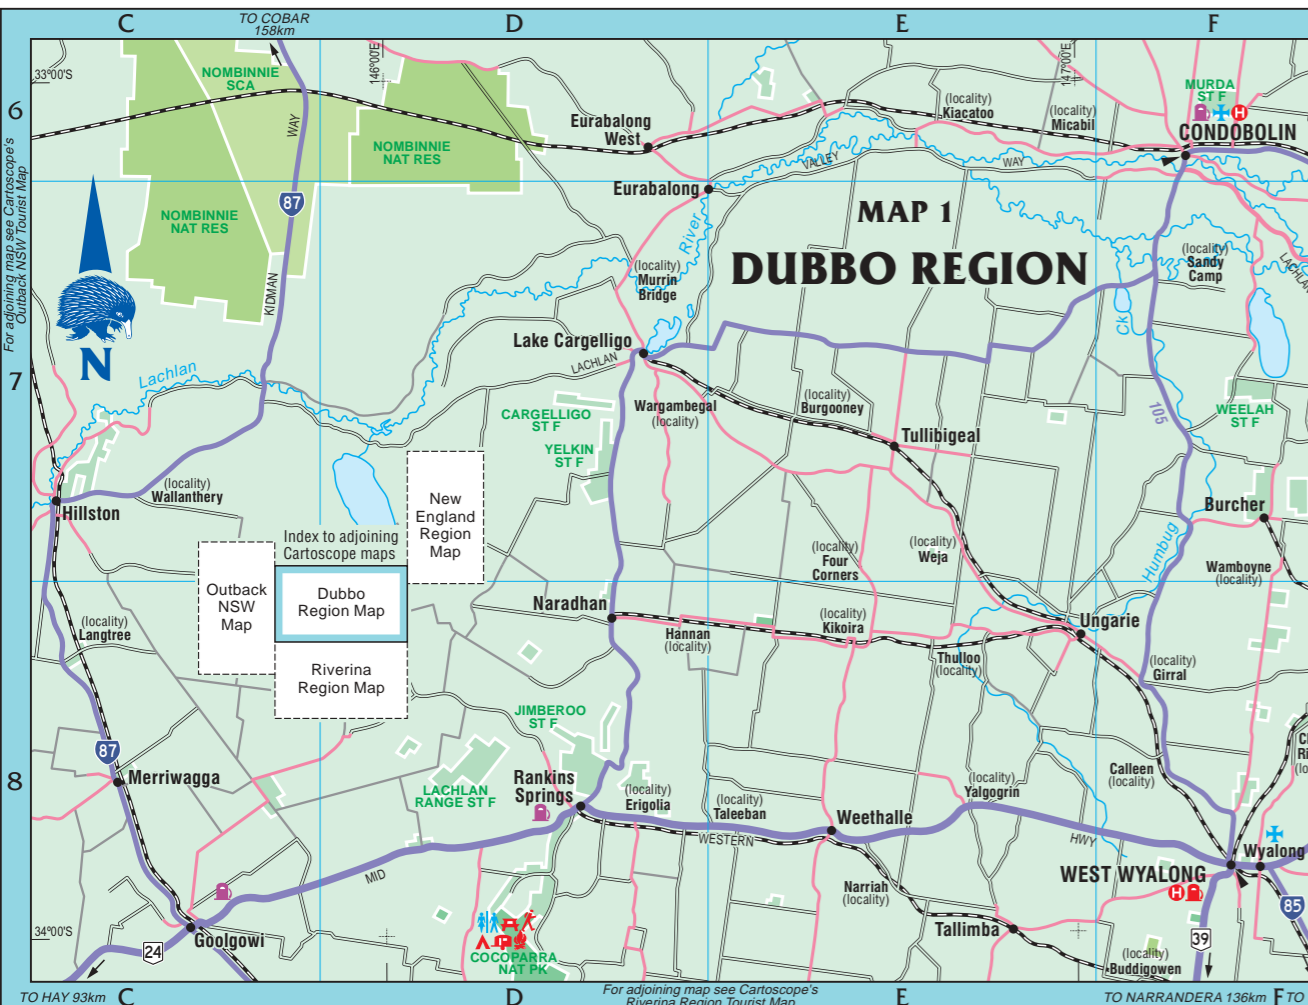

CARTOSCOPE MAPS AND GUIDES

Log on to see detailed touring and holiday maps, information and to purchase maps and guides.

www.maps.com.au

Click on the weblink below to log on

Grab a map ...
and plan your next getaway

www.lpma.nsw.gov.au

Click above for NSW Government map products

Land and Property Management Authority

TO TAMWORTH 77km
TO QUINDI 18km
TO MERRIWA 19km
TO SYDNEY 103km

TO COBAR 158km
TO HAY 93km
TO NARRANDERA 136km
TO TEMORA 70km
TO YOUNG 38km
TO YOUNG 43km