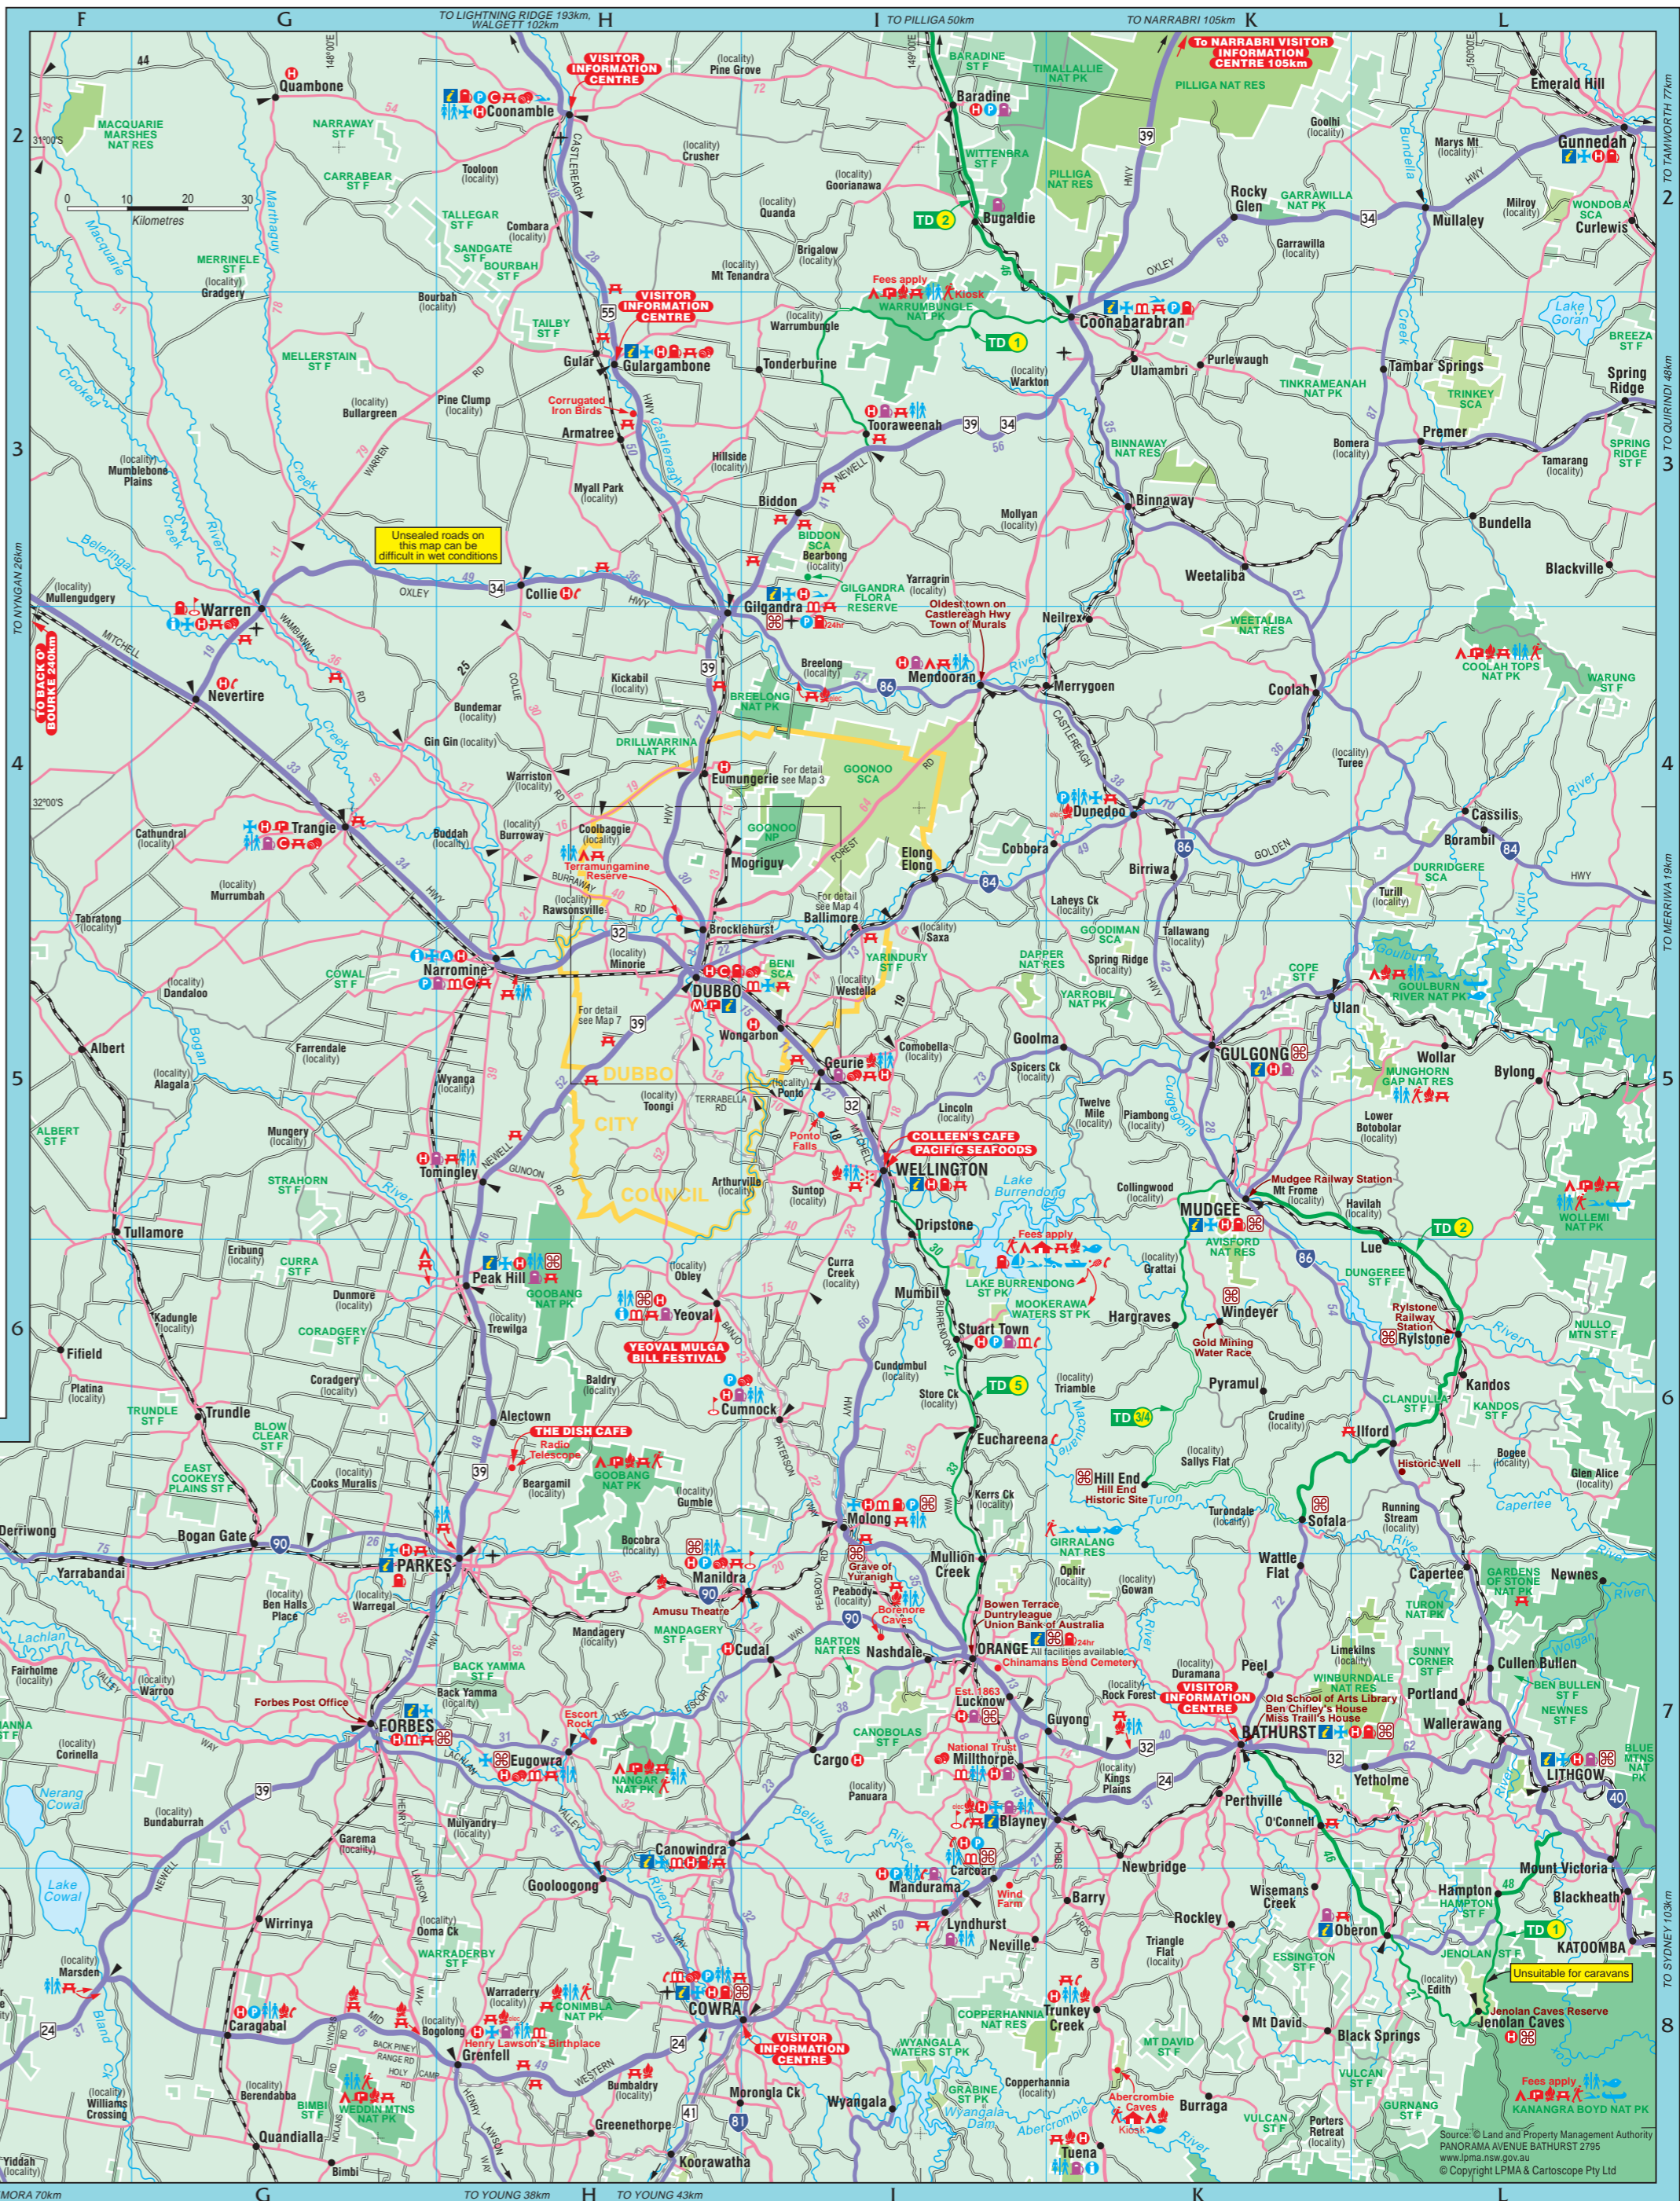

CARTOSCOPE MAPS AND GUIDES

Log on to see detailed touring and holiday maps, information and to purchase maps and guides.

www.maps.com.au

Click on the weblink below to log on

Grab a map ...
and plan your next getaway

www.lpma.nsw.gov.au

Click above for NSW Government map products

Land and Property Management Authority

TO TAMWORTH 77km
TO QUINDI 18km
TO MERRIWA 19km
TO SYDNEY 103km

TO COBAR 158km
TO HAY 93km
TO NARRANDERA 136km
TO TEMORA 70km
TO YOUNG 38km
TO YOUNG 43km