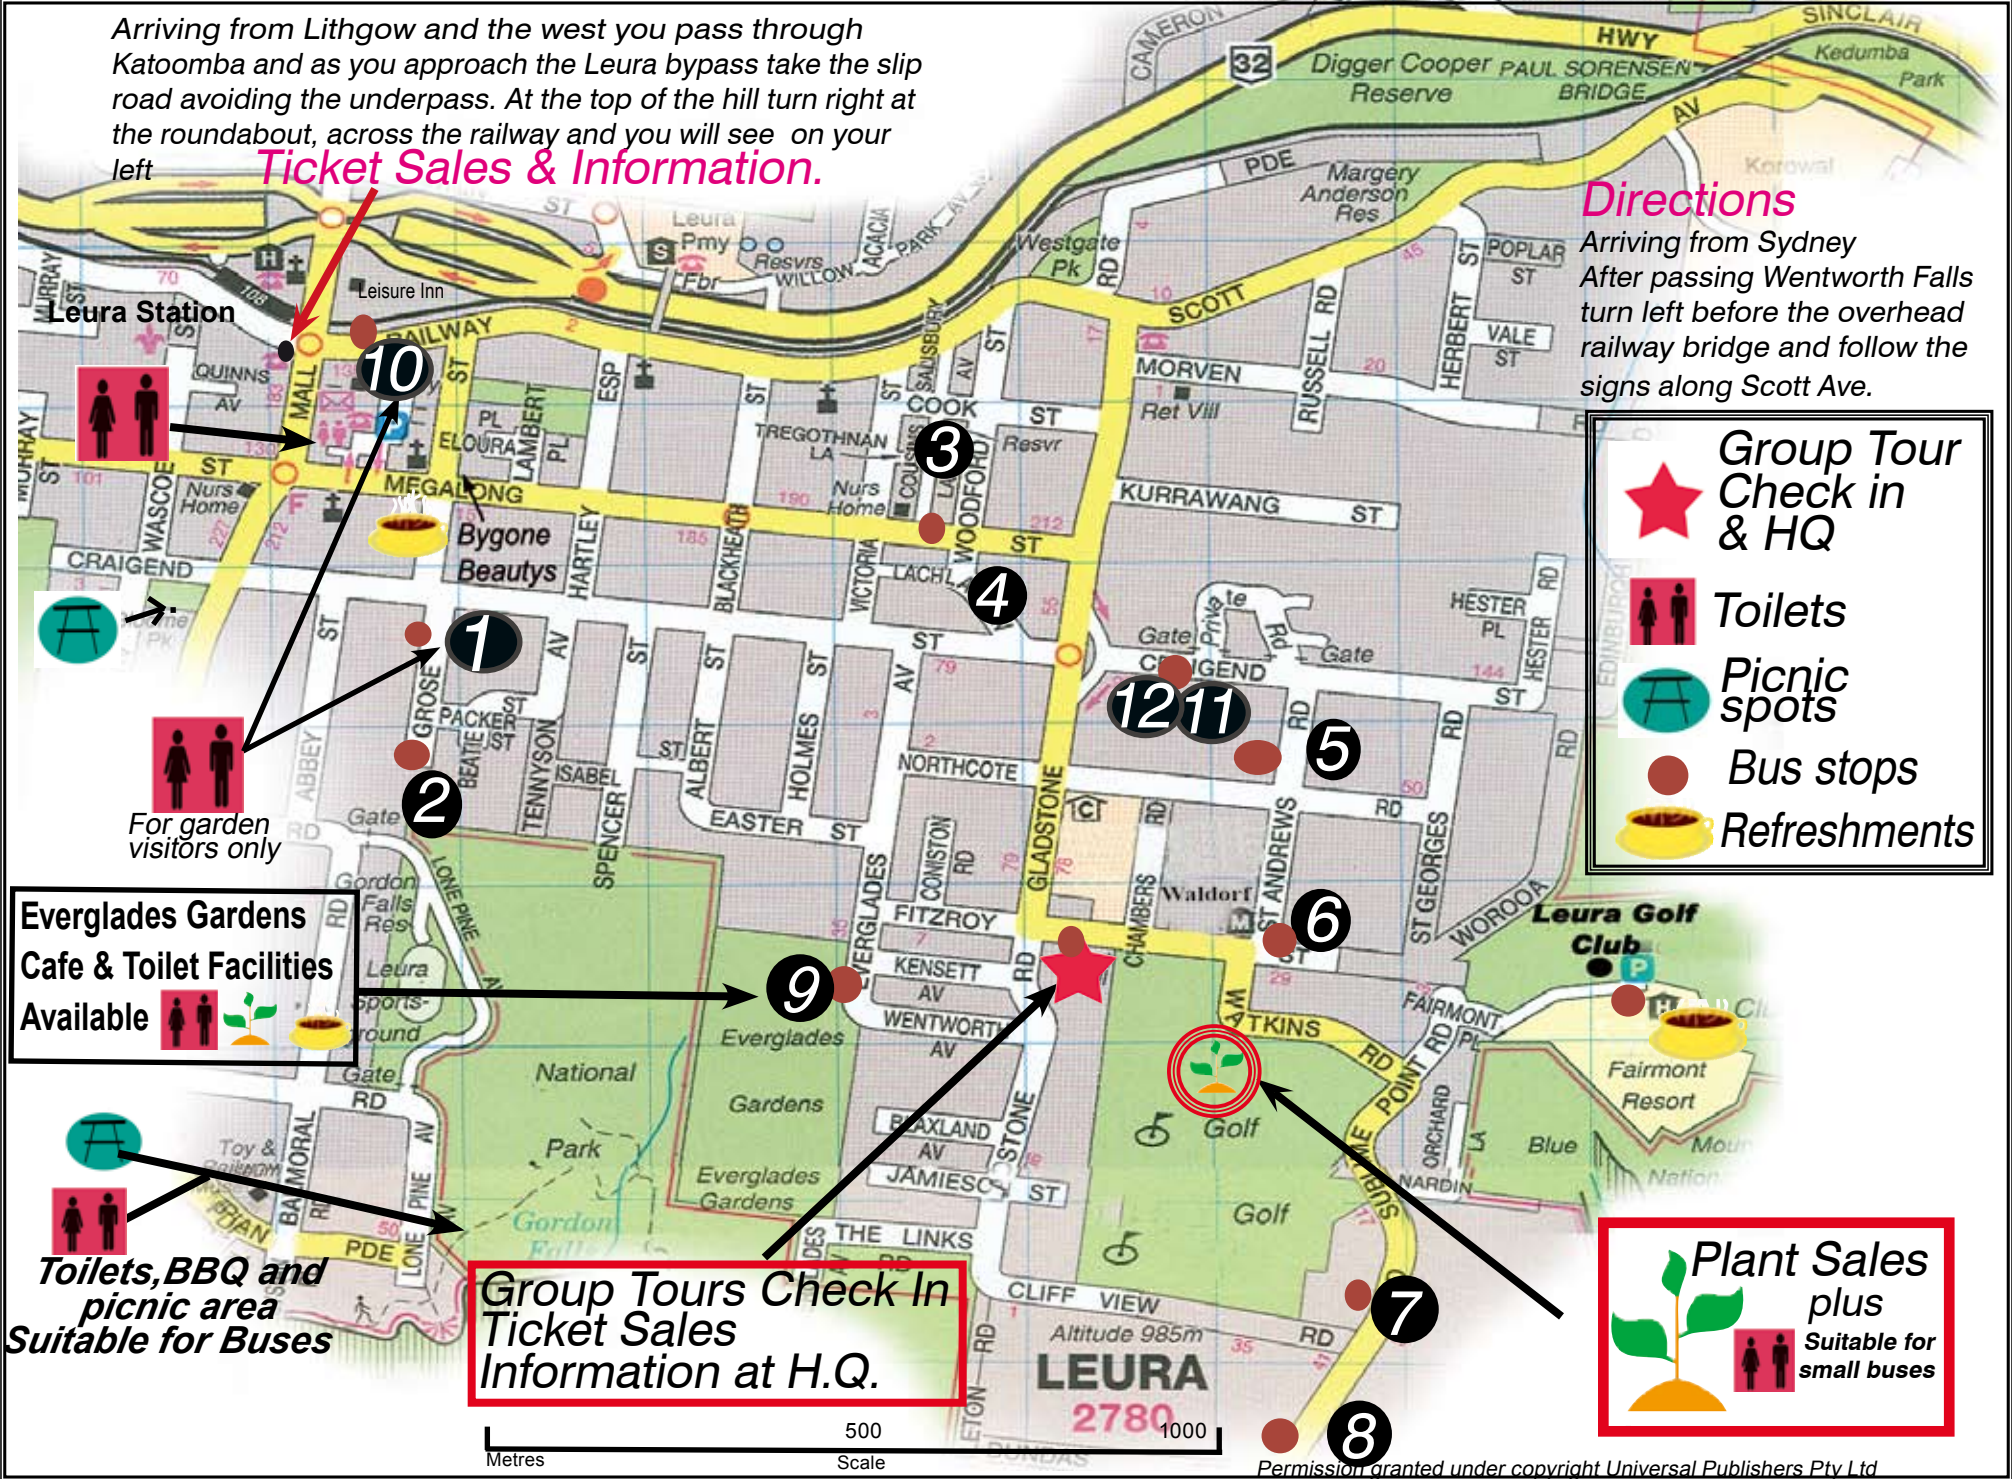

Arriving from Lithgow and the west you pass through Katoomba and as you approach the Leura bypass take the slip road avoiding the underpass. At the top of the hill turn right at the roundabout, across the railway and you will see on your left **Ticket Sales & Information.**

Directions
 Arriving from Sydney After passing Wentworth Falls turn left before the overhead railway bridge and follow the signs along Scott Ave.

-  **Group Tour Check in & HQ**
-  **Toilets**
-  **Picnic spots**
-  **Bus stops**
-  **Refreshments**

Everglades Gardens Cafe & Toilet Facilities Available

Toilets, BBQ and picnic area Suitable for Buses

Group Tours Check In Ticket Sales Information at H.Q.

Plant Sales plus Suitable for small buses