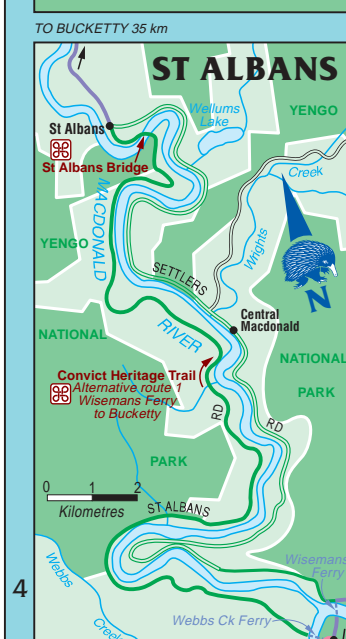

CARTOSCOPE MAPS AND GUIDES

Log on to see detailed touring and holiday maps, information and to purchase maps and guides.

Click on the weblink below to log on

www.maps.com.au

Grab a map ... and plan your next getaway

www.lpma.nsw.gov.au

Click above for NSW Government map products

Land and Property Management Authority

Index to adjoining Cartoscope maps

- Newcastle / Hunter Region Map
- Central Coast Region Map
- Hawkesbury Region Map

© Copyright LPMA & Cartoscope Pty Ltd