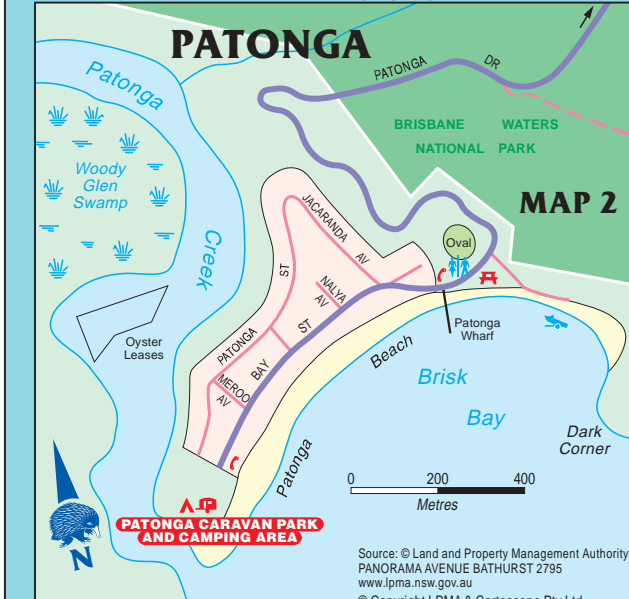

CARTOSCOPE MAPS AND GUIDES

Log on to see detailed touring and holiday maps, information and to purchase maps and guides.

Click on the weblink below to log on

www.maps.com.au

Grab a map ... and plan your next getaway

www.lpma.nsw.gov.au

Click above for NSW Government map products

Land and Property Management Authority

Index to adjoining Cartoscope maps

- Newcastle / Hunter Region Map
- Central Coast Region Map
- Hawkesbury Region Map

© Copyright LPMA & Cartoscope Pty Ltd