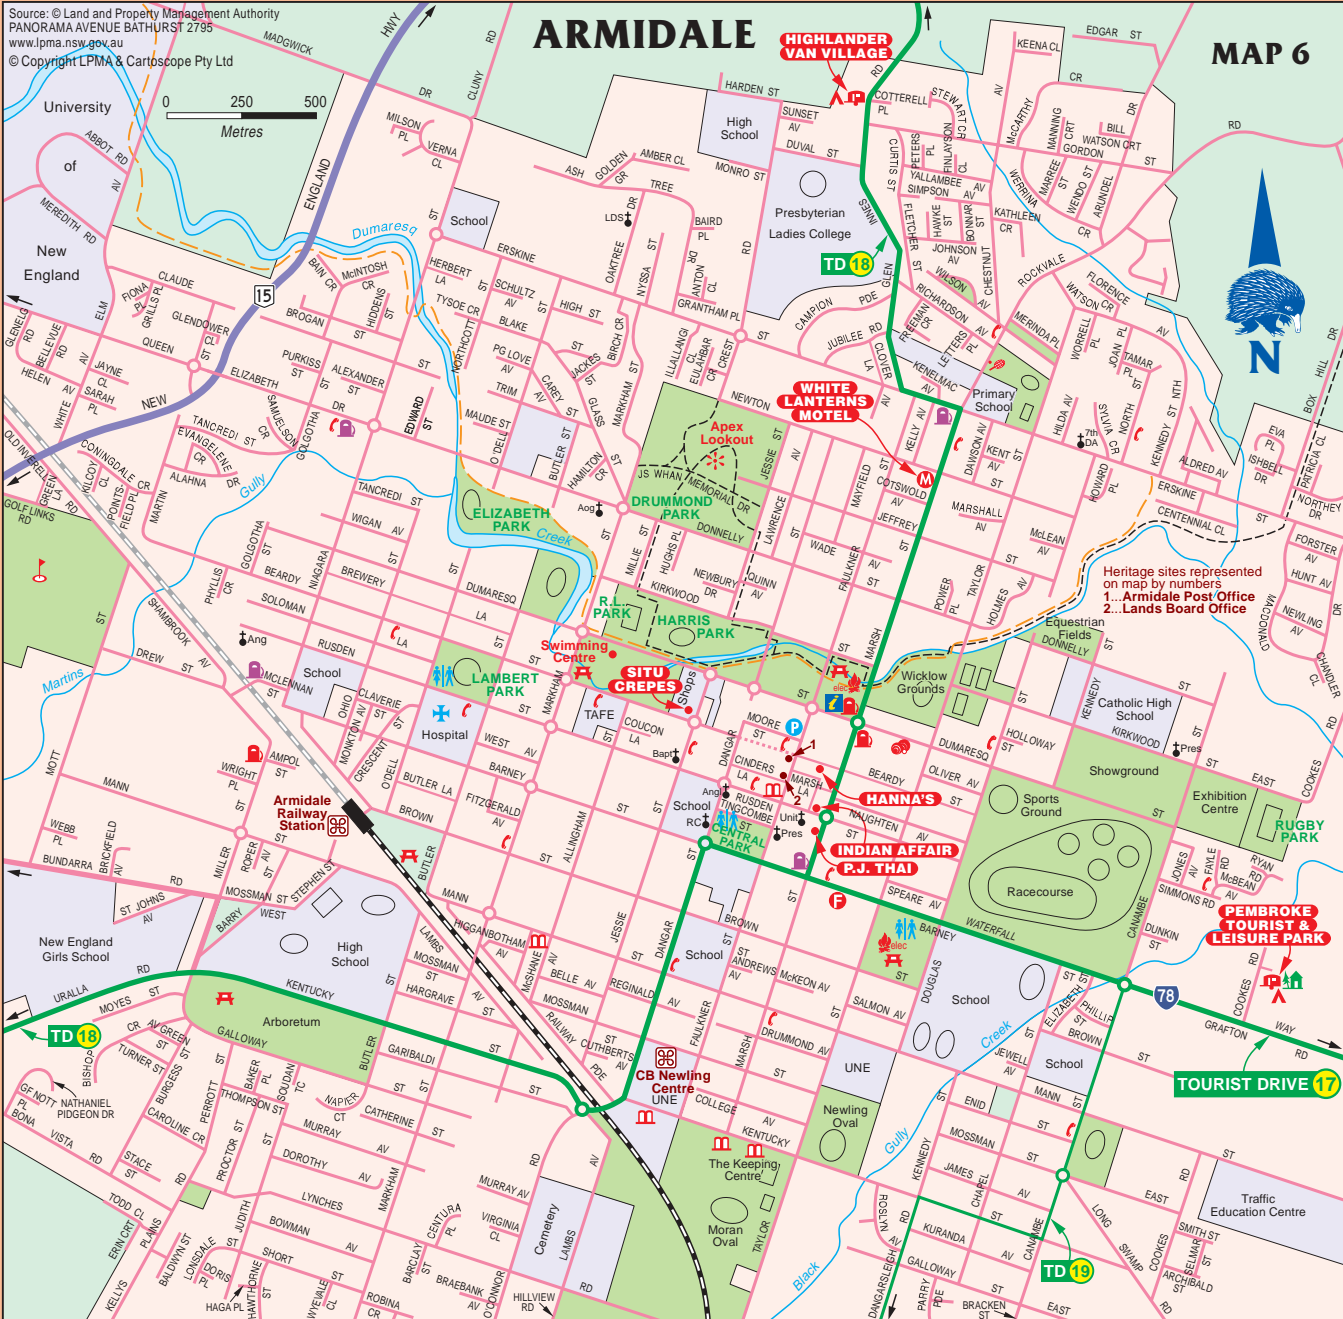

TO GUYRA 35km, GLEN INNES 95km

TO GUYRA 35km, GLEN INNES 95km

Source: © Land and Property Management Authority
PANORAMA AVENUE BATHURST 2795
www.lpma.nsw.gov.au
© Copyright LPMA & Cartoscope Pty Ltd

ARMIDALE

MAP 6

TO AIRPORT 3km, URALLA 22km, TAMWORTH 110km

TO AIRPORT 3km, URALLA 22km, TAMWORTH 110km

TO AIRPORT 3km, URALLA 22km, TAMWORTH 110km

TO EBOR 81km

TO URALLA 22km

CARTOSCOPE MAPS AND GUIDES

Log on to see detailed touring and holiday maps, information and to purchase maps and guides.

Click on the [weblink below](#) to log on

www.maps.com.au

Grab a map ... and plan your next getaway

www.lpma.nsw.gov.au

Click above for NSW Government map products

Land and Property Management Authority