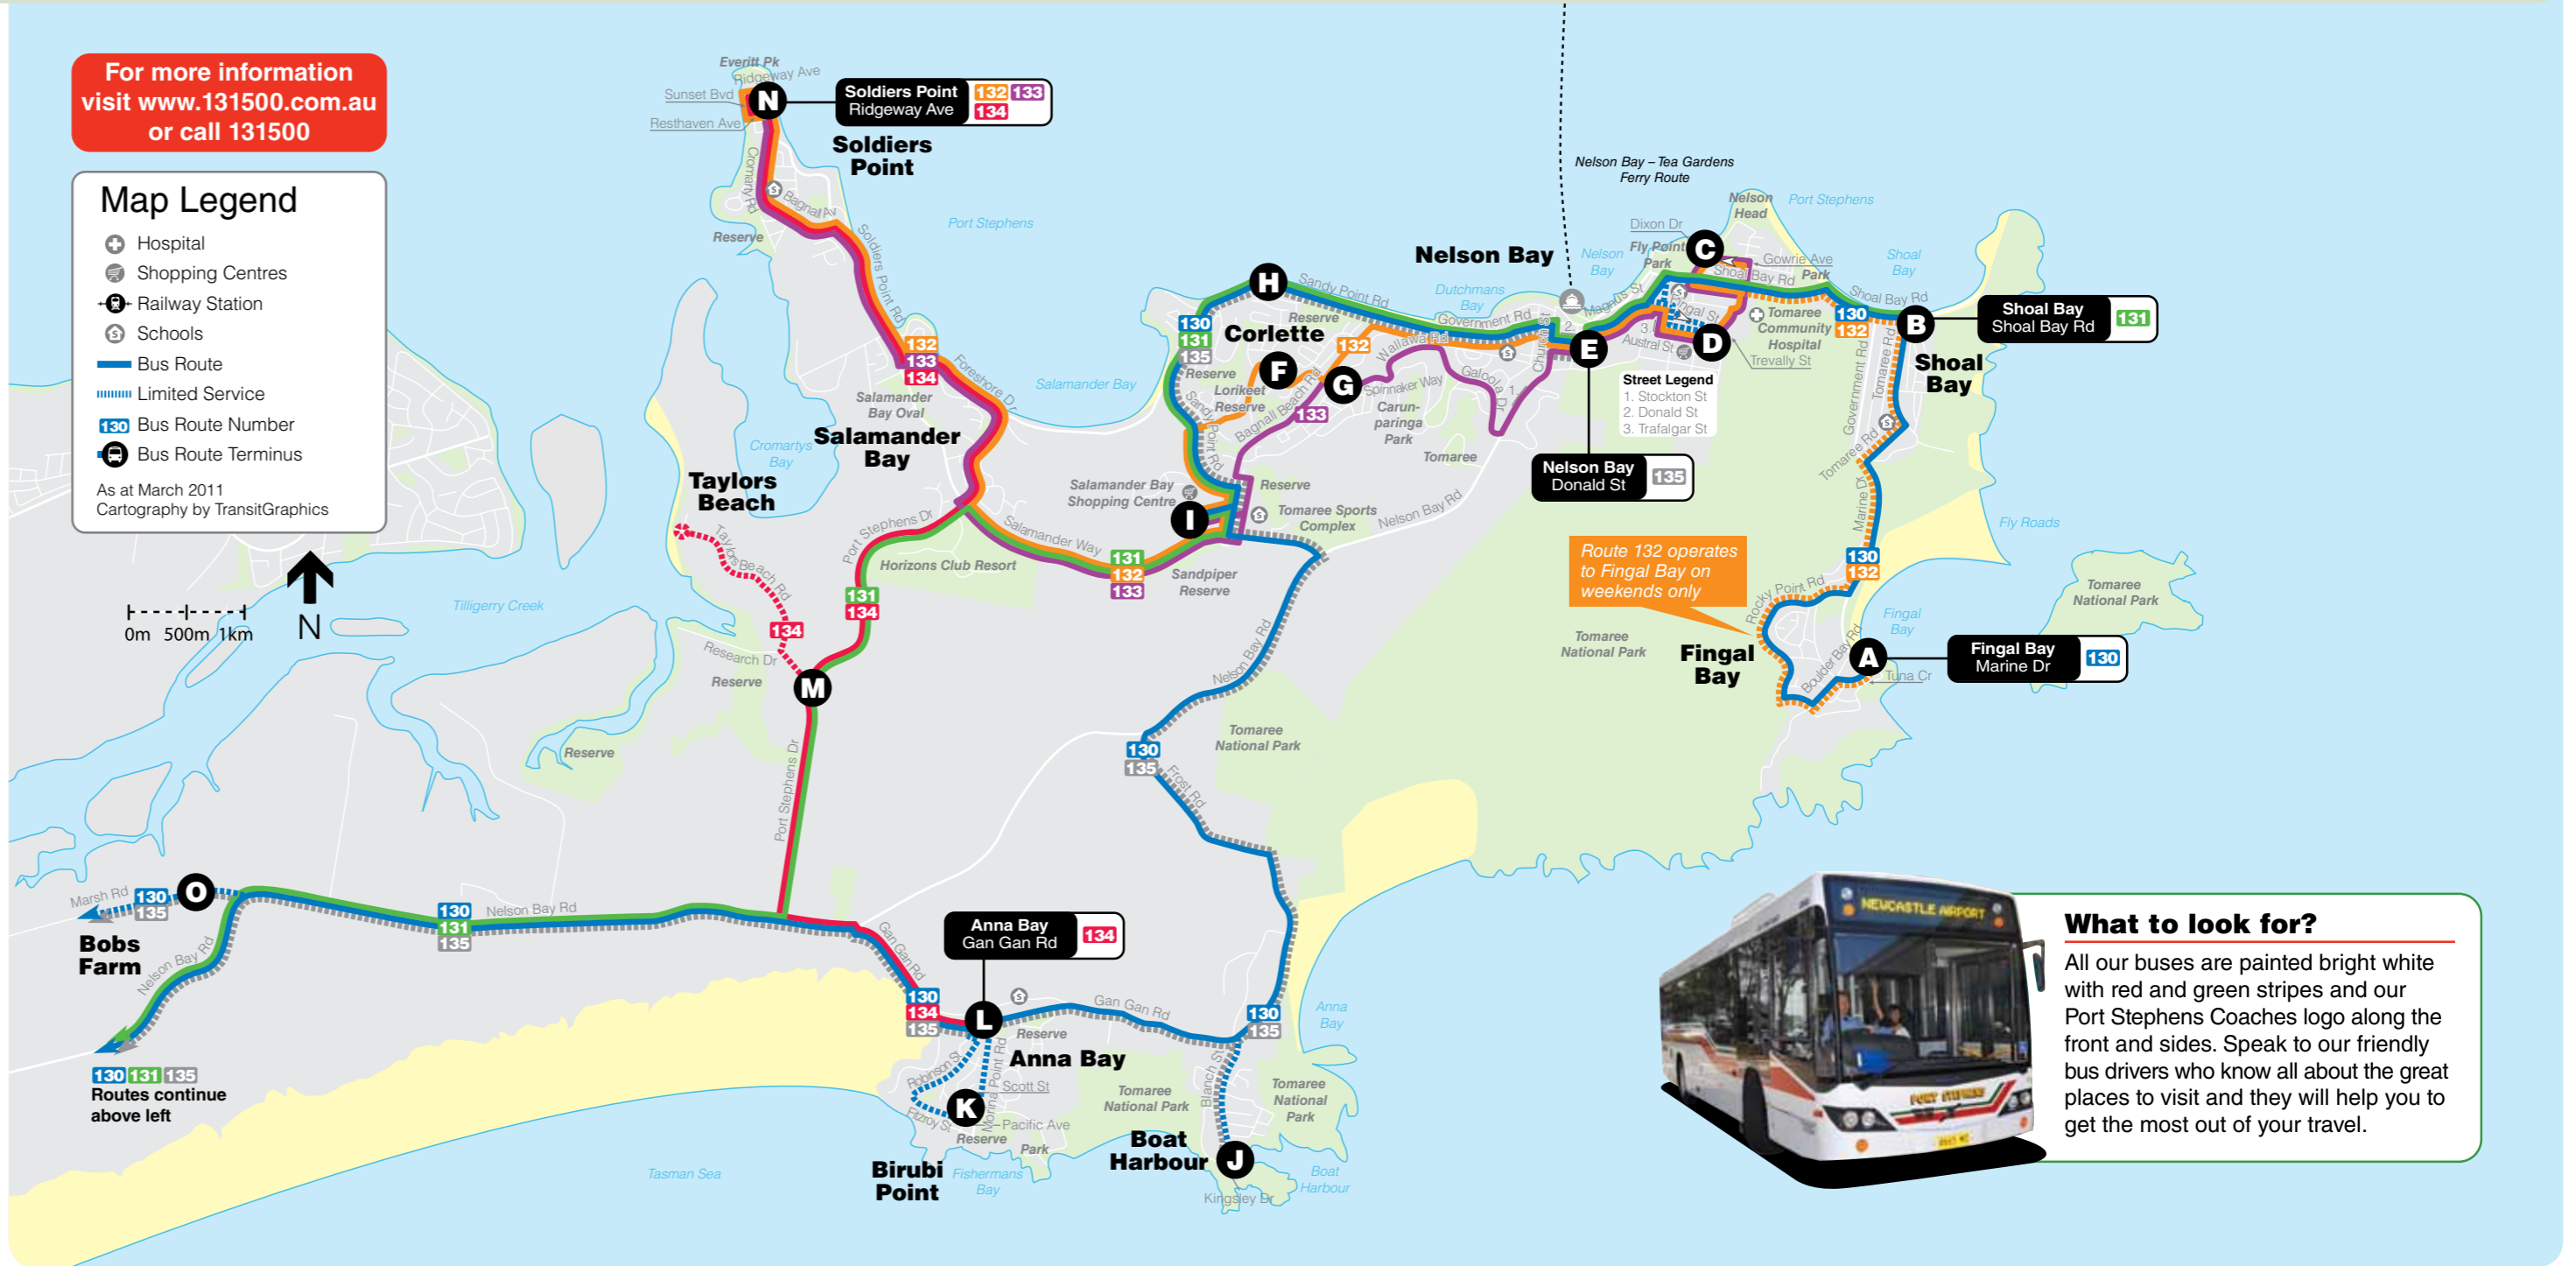

For more information visit [www.131500.com.au](http://www.131500.com.au) or call 131500

**Map Legend**

- Hospital
- Shopping Centres
- Railway Station
- Schools
- Bus Route
- Limited Service
- 130 Bus Route Number
- Bus Route Terminus

As at March 2011  
Cartography by TransitGraphics

**Bobs Farm**

**130 131 135**  
Routes continue above left

**What to look for?**

All our buses are painted bright white with red and green stripes and our Port Stephens Coaches logo along the front and sides. Speak to our friendly bus drivers who know all about the great places to visit and they will help you to get the most out of your travel.