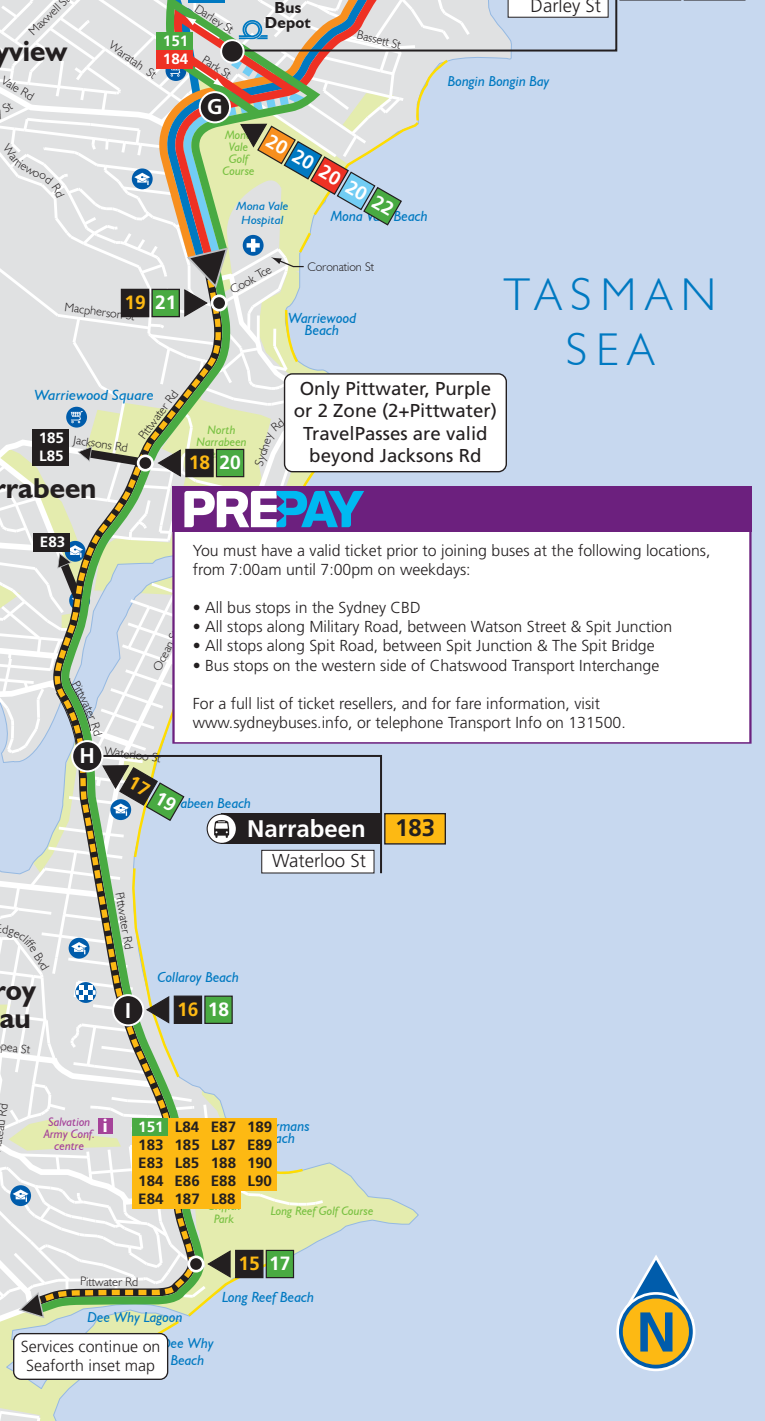

Legend

- bus route(s)
- diversion / extended route
- common route
- section point
- timing point
- 354 indicates route number
- rail line with station
- shopping centre
- educational institute
- hospital

Route 151	Other Routes
01 City - QVB	00 Railway Square
02 City - Wynyard	01 City - QVB
03 Milsons Point	02 City - Wynyard
04 North Sydney	03 Milsons Point
05 North Sydney Oval	04 North Sydney
06 Neutral Bay Junction	05 North Sydney Oval
07 Spit Junction	06 Neutral Bay Junction
08 Medusa St, Beauty Point	07 Spit Junction
09 The Spit	08 Medusa St, Beauty Point
10 Balgowlah Boys High School	09 The Spit
11 Hill St, Balgowlah	10 Balgowlah Boys High School
12 Manly	11 Balgowlah Rd
13 Kenneth Rd, Manly Vale	12 Warringah Golf Course
14 Warringah Golf Course	13 Brookvale Shops
15 Brookvale Shops	14 Dee Why
16 Dee Why	15 Hay St, Long Reef
17 Hay St, Long Reef	16 Ramsay St, Collaroy
18 Ramsay St, Collaroy	17 Waterloo St, Narrabeen
19 Waterloo St, Narrabeen	18 Jacksons Rd, North Narrabeen
20 Jacksons Rd, North Narrabeen	19 Elimatta Rd, Mona Vale
21 Elimatta Rd, Mona Vale	20 Mona Vale
22 Mona Vale	21 Bungan Beach
	22 Queens Pde, Newport (Routes E88 & E89)
	23 Newport Hotel (other services)
	24 Newport Beach
	25 Bilgola
	26 Bilgola Plateau (Routes 189 & E89)
	27 Avalon (other services)
	28 Taylors Point (Routes 189 & E89)
	29 Careel Head Rd, Whale Beach (other services)
	30 Surf Rd, Whale Beach (other services)
	31 Clareville (Routes 189 & E89)
	32 Seaview Ave, Newport (other services)
	33 Iluka Rd, Palm Beach (other services)
	34 Palm Beach

PREPAY

You must have a valid ticket prior to joining buses at the following locations, from 7:00am until 7:00pm on weekdays:

- All bus stops in the Sydney CBD
- All stops along Military Road, between Watson Street & Spit Junction
- All stops along Spit Road, between Spit Junction & The Spit Bridge
- Bus stops on the western side of Chatswood Transport Interchange