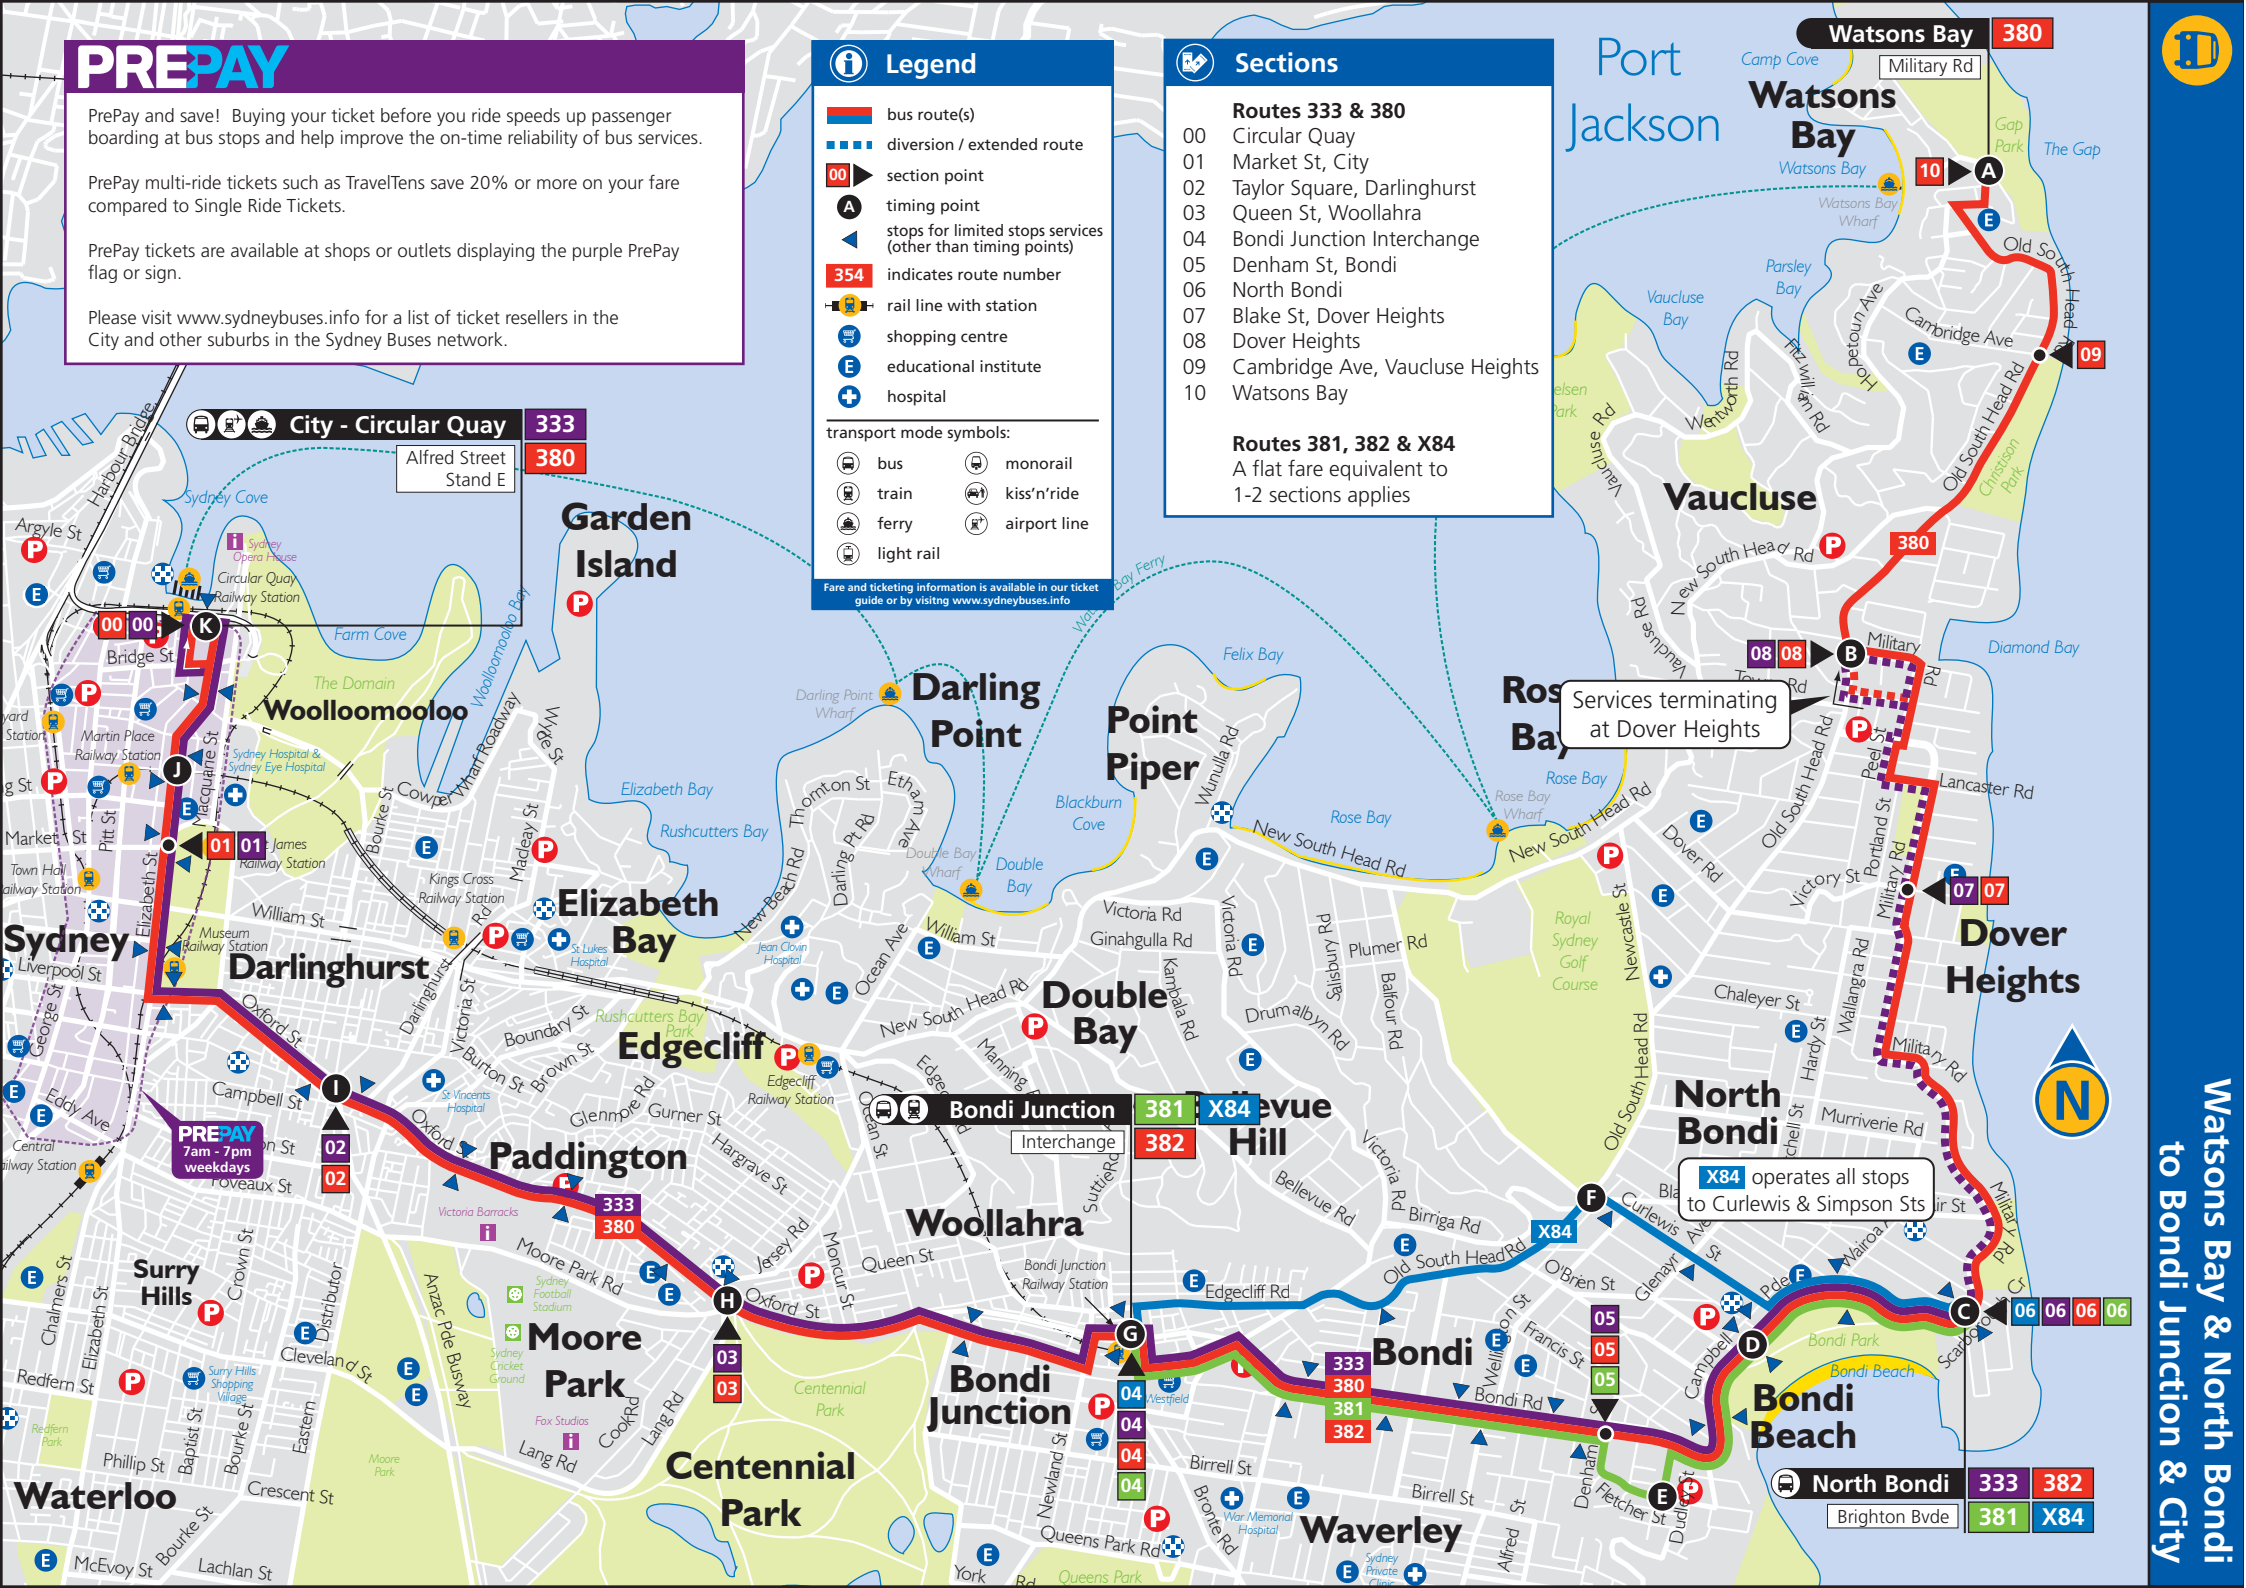

PREPAY

PrePay and save! Buying your ticket before you ride speeds up passenger boarding at bus stops and help improve the on-time reliability of bus services.

PrePay multi-ride tickets such as TravelTens save 20% or more on your fare compared to Single Ride Tickets.

PrePay tickets are available at shops or outlets displaying the purple PrePay flag or sign.

Please visit www.sydneybuses.info for a list of ticket resellers in the City and other suburbs in the Sydney Buses network.

Legend

- bus route(s)
- diversion / extended route
- section point
- timing point
- stops for limited stops services (other than timing points)
- indicates route number
- rail line with station
- shopping centre
- educational institute
- hospital

transport mode symbols:

- bus
- train
- ferry
- light rail
- monorail
- kiss'n'ride
- airport line

Sections

1. **Routes 333 & 380**
1. 00 Circular Quay
  2. 01 Market St, City
  3. 02 Taylor Square, Darlinghurst
  4. 03 Queen St, Woollahra
  5. 04 Bondi Junction Interchange
  6. 05 Denham St, Bondi
  7. 06 North Bondi
  8. 07 Blake St, Dover Heights
  9. 08 Dover Heights
  10. 09 Cambridge Ave, Vaucluse Heights
  11. 10 Watsons Bay

Routes 381, 382 & X84
A flat fare equivalent to 1-2 sections applies

Watsons Bay & North Bondi to Bondi Junction & City