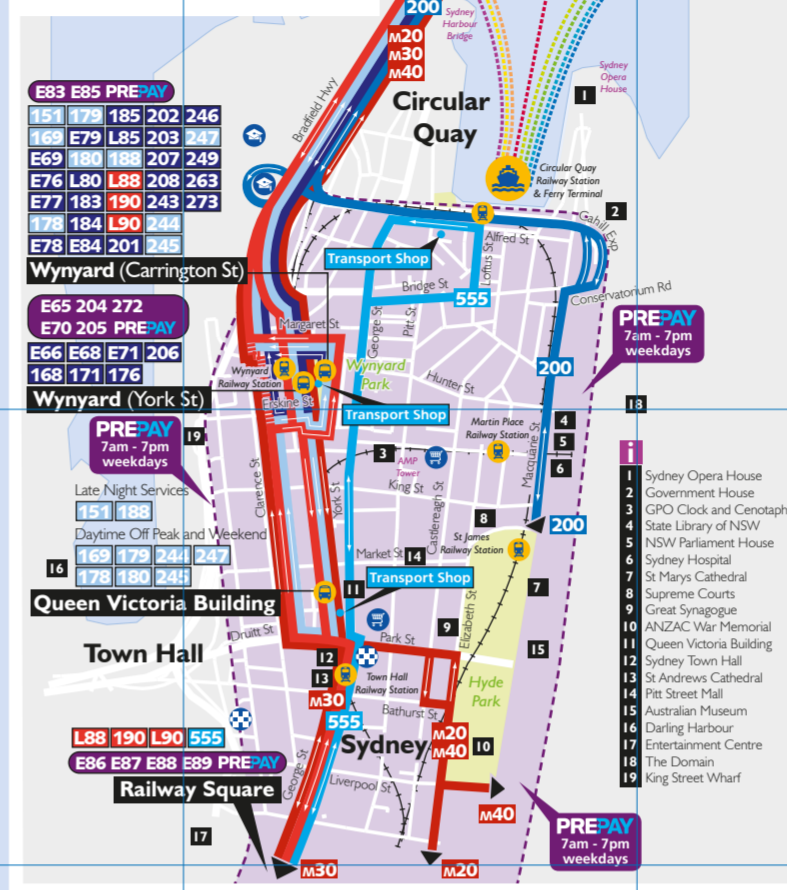

# Manly Wharf Service Information

## Departure Guide

Stand	A	B	C	D	E	F	G	H	I
136	139	155	156	131	132	143	144	140	142
135	158	159	171	E71	E50	E70	151	130	135
to Warringah Mall.									
to City.									
Late night bus. to Quarantine Stn.									
to Mona Vale.									

# Sydney Buses region guide for northern region (SMBSC 8)

## Sydney CBD Bus Service Inset

Sydney Buses Services do not operate in this area. Please call 131 500 for information.

- Legend**
- Police Station
  - Park and Ride
  - Hospital
  - Shopping Centres
  - Railway Station
  - Educational Institutions
  - Sporting Facility
  - Place of Interest
  - Bus Route
  - Bus Route Terminus