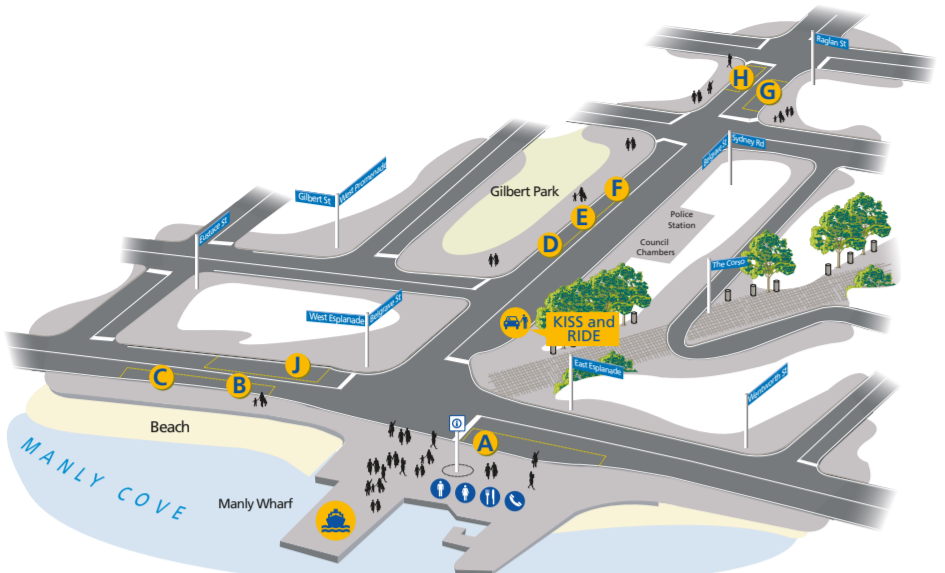

## Departure Guide

Stand	A	B	C	D	E	F	G	H	I
136	139	155	156	131	132	143	144	140	142
135	158	159	171	E71	E50	E70	151	130	135
to Warringah Mall.									
to City.									
Late night bus. to Quarantine Stn.									
to Mona Vale.									

# Sydney Buses region guide for northern region (SMBSC 8)