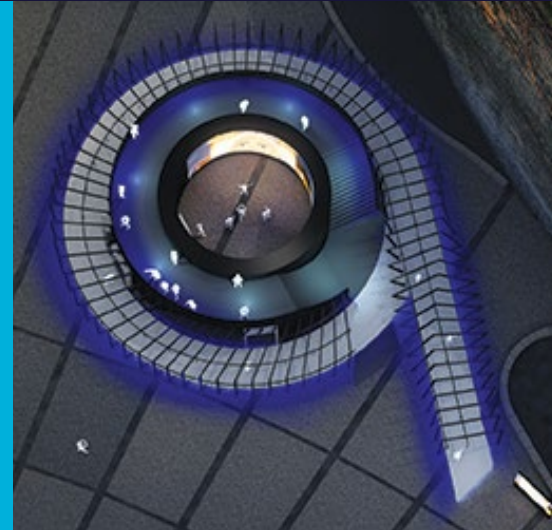

VIVID SYDNEY SHINES

Vivid Sydney is the world's largest festival of light, music and ideas. Celebrating its 10th Anniversary in 2018, Vivid Sydney is continually setting the benchmark for world class events, creativity and innovation. It will transform the Harbour City into a colourful creative canvas for 23 days, from 25 May to 16 June, 2018.

Sustainability: Vivid Sydney and the Banksia Foundation are working together to improve sustainability. Initiatives include use of 100 per cent GreenPower-accredited renewable energy, purchase of verified carbon offsets, efficient LED technologies, waste minimisation, electronic ticketing and promotion of public transport.

At 6pm on 25 May Vivid Sydney 2018 switches on with the Lighting of the Sails of the Sydney Opera House and all Light Walk sculptures. This Lights On! moment marks the Festival's 10th anniversary and is the start of 23 days and nights that transform the city through spectacular light art, innovative ideas programs and cutting-edge music performances.

GETTING THERE

Major city road closures will be in place before the Vivid Sydney lights switch on each night. Extensive parking restrictions will also be in place, making street parking very limited, so it's best to leave the car at home.

The best way to travel between Vivid Sydney precincts is by public transport. Avoid traffic delays and catch one of the many extra transport services. Use the real-time Trip Planner at transportnsw.info to plan your trip with the most up-to-date service information.

Detailed event transport and traffic information will also be available at vididsydney.com/transport closer to the event.