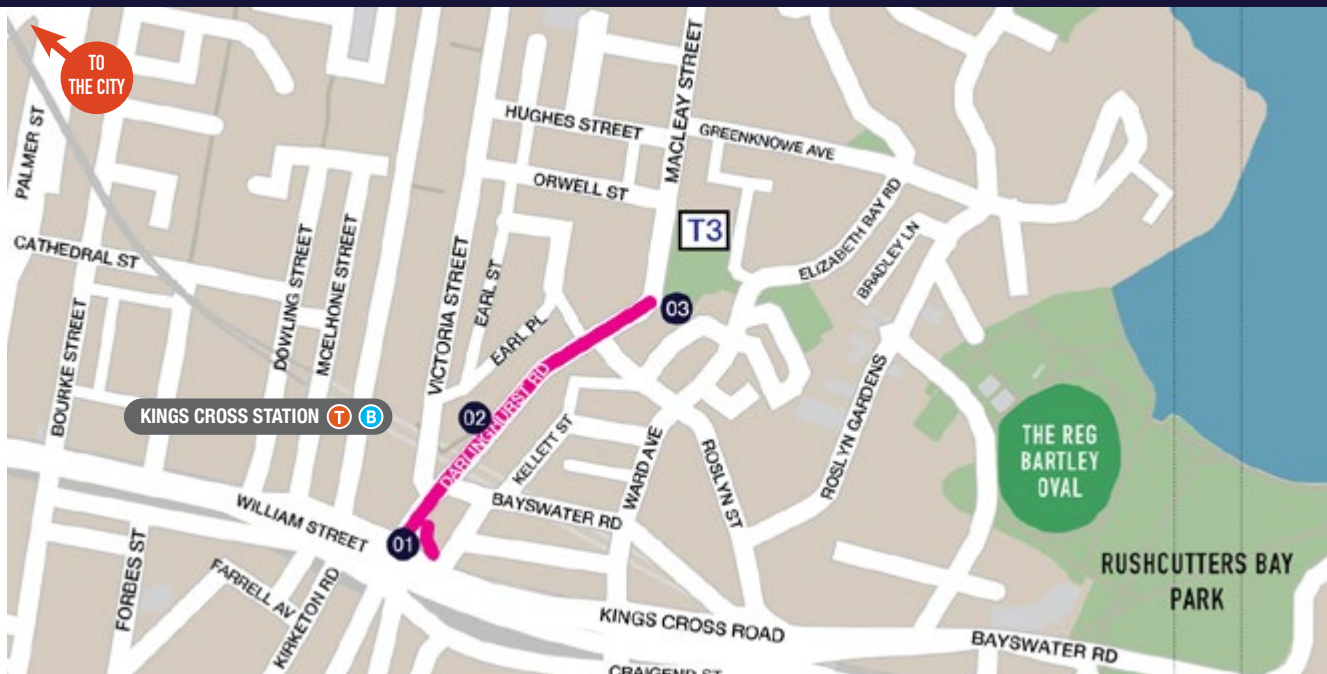

VIVID SYDNEY AT KINGS CROSS >>

25 MAY - 16 JUNE (VARIOUS TIMES)

Thanks to Coca-Cola, Vivid KX celebrates bright lights, iconic local artists and stay-up-late music. Colourful sculptures and fixtures will adorn the street lights along 'The Strip' on Darlinghurst Road. TAFE NSW create an Augmented Reality world of Hidden ART in Fitzroy Gardens and the famous Coca-Cola sign comes alive again in 2018 with a creative colour show.

- 01 When Art Met Technology: Under the Coke Sign
- 02 The Light of Moving Art
- 03 Colours of Remembrance
- T3 Hidden ART - Augmented Garden
- AR Download the Vivid Sydney App on the App Store and Google Play. Use the AR Camera to discover augmented reality installations.

VIVID SYDNEY AT CHATSWOOD >>

25 MAY - 16 JUNE (5.30PM - 10.30PM)

Vivid Sydney at Chatswood this year presents Lightscape, an eclectic celebration of food, fashion, light, the planet and the cosmos. See Light Market, a pop up food market built from recycled materials and immerse yourself in The Concourse featuring a 360-degree projection of amazing imagery from NASA.

01 Skyportal	06 The Octopoda Returns
02 Magic Carpet	07 Life in 2050
03 Light Market	08 Future Scape
04 I Have Feelings Too	09 Crank Zappa Jellyfish
05 Liquid Lies	10 World of Wearable Art