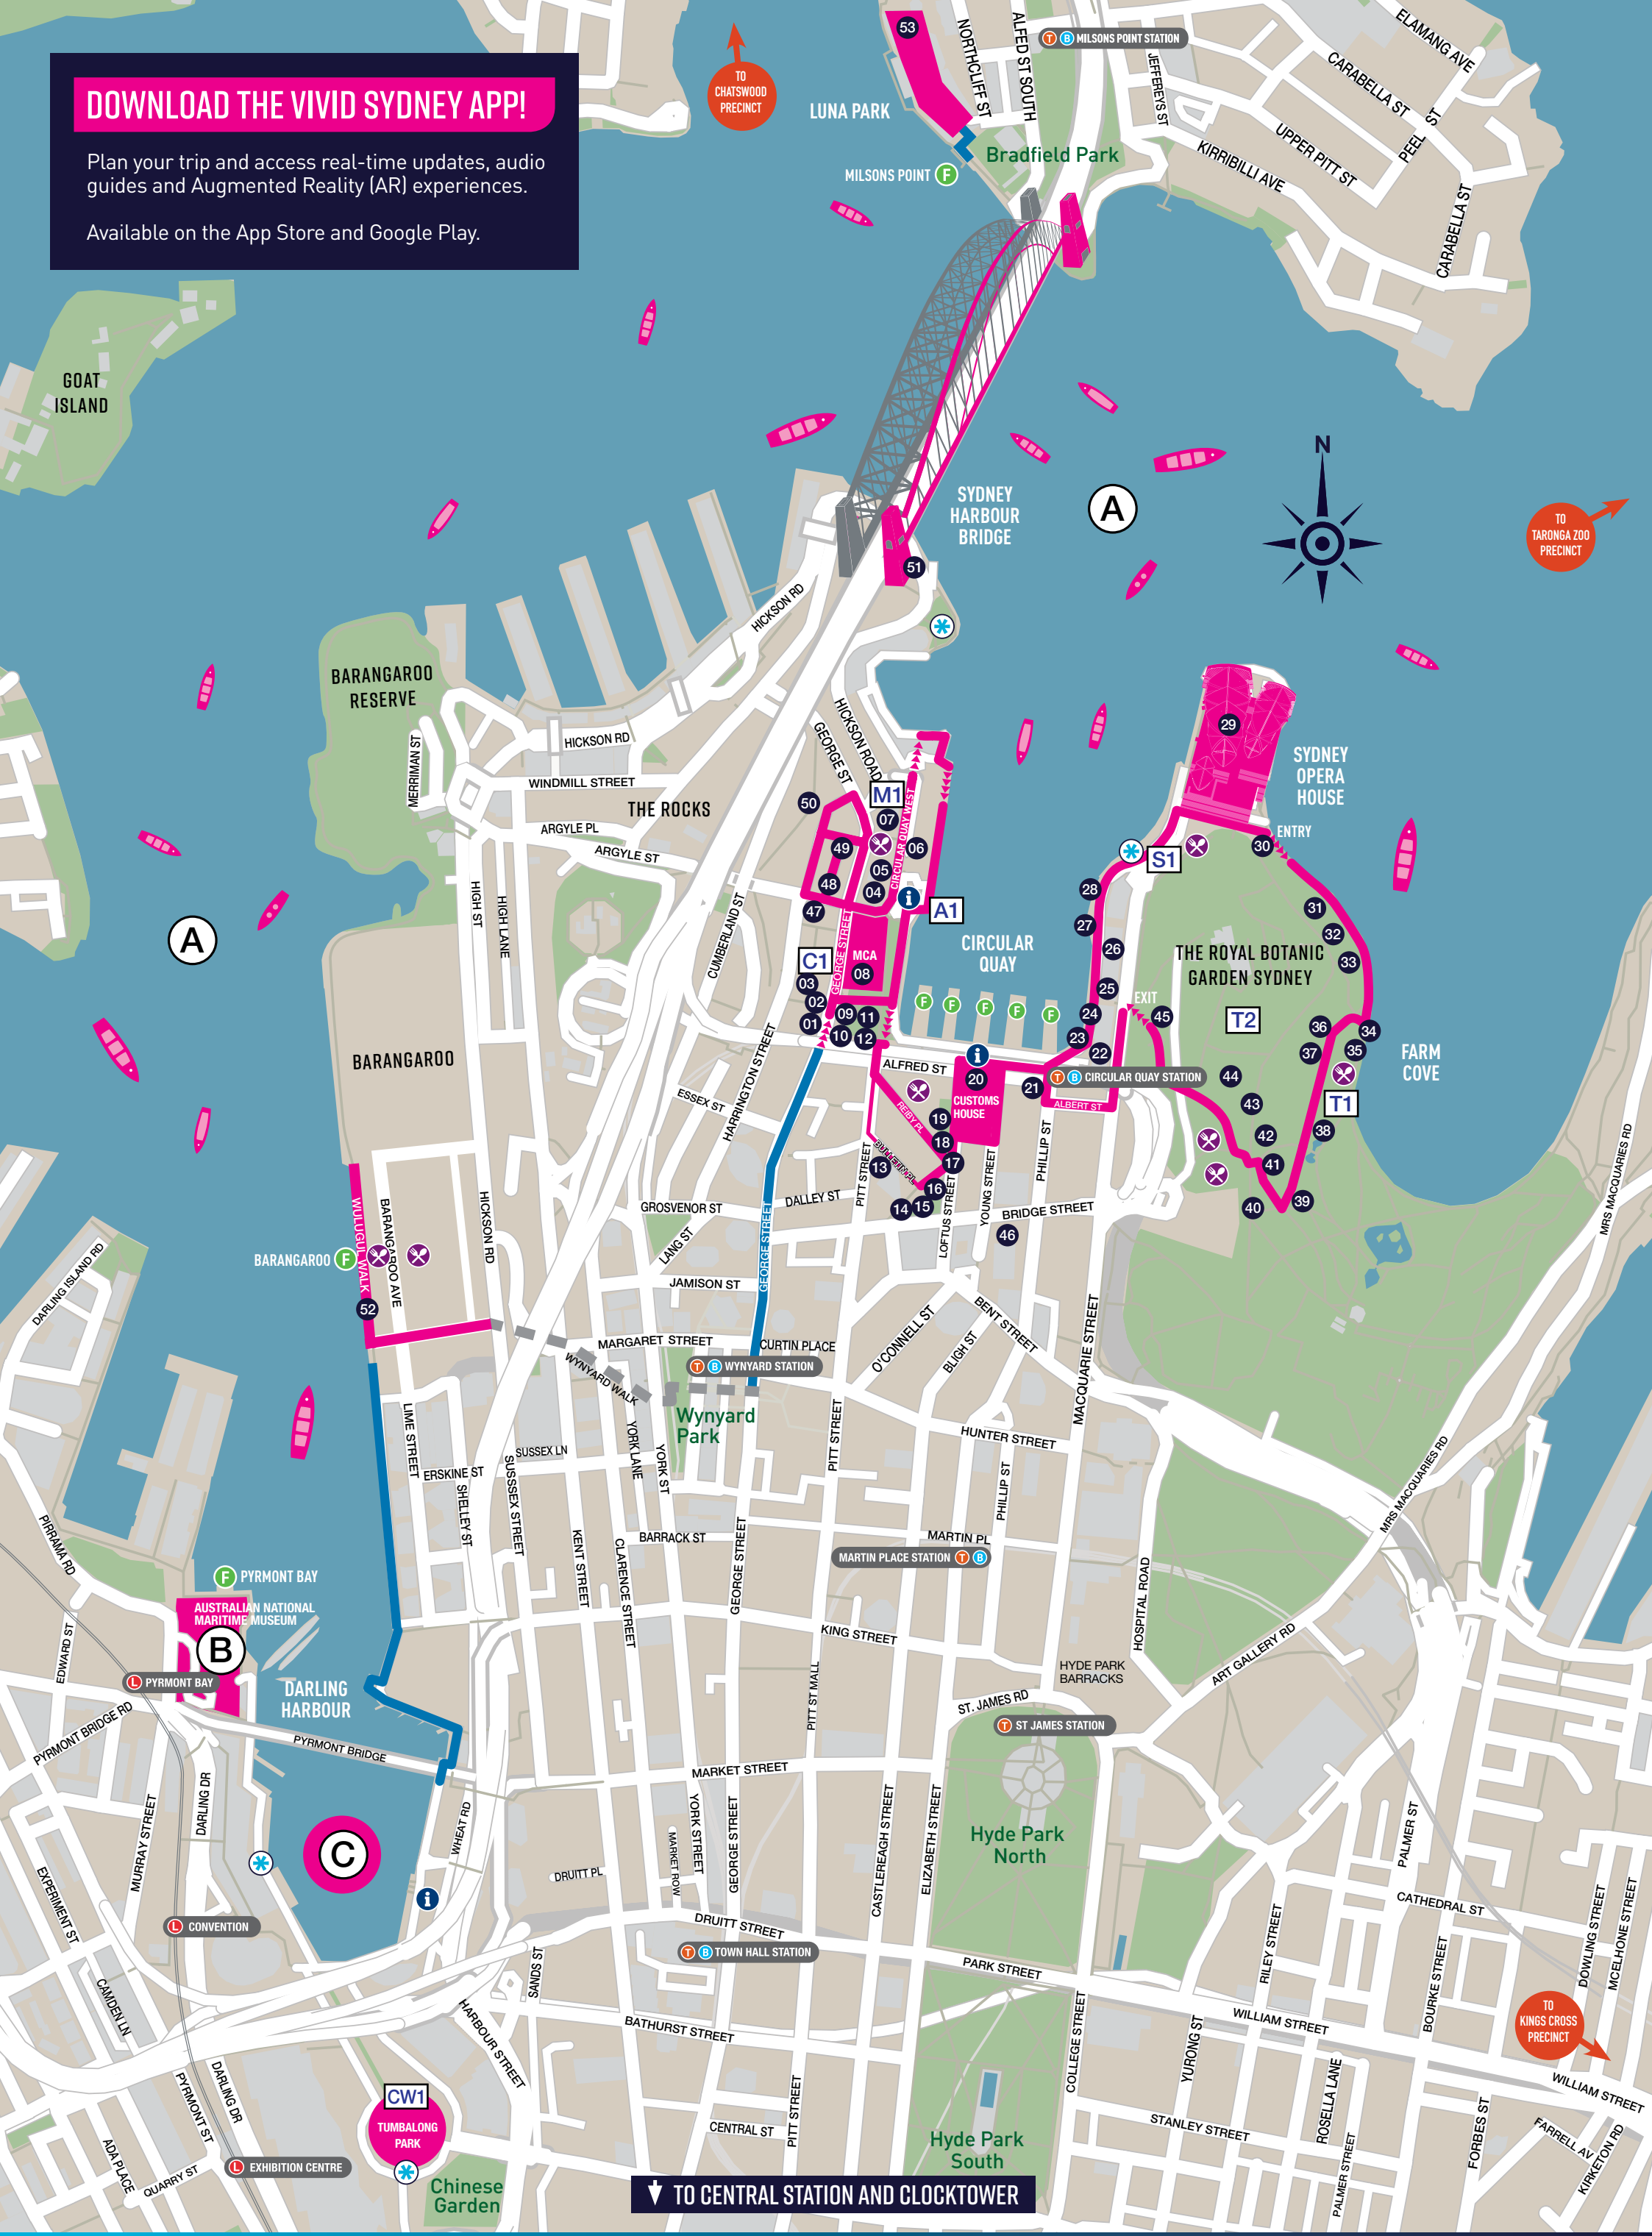

DOWNLOAD THE VIVID SYDNEY APP!

Plan your trip and access real-time updates, audio guides and Augmented Reality (AR) experiences.

Available on the App Store and Google Play.

- LIGHT WALK & FEATURES
- LIGHT WALK ENTRY POINT
- T TRAIN STATION
- F FERRY WHARF
- B BUS STOP
- L LIGHT RAIL
- i INFO BOOTH
- * ACCESSIBLE VIEWING AREA
- ✂ FOOD & BEVERAGE

↓ TO CENTRAL STATION AND CLOCKTOWER

LIGHT INSTALLATIONS

- | | | | |
|--|---|--|--|
| <ul style="list-style-type: none"> A Harbour Lights (Sydney Harbour) B Blue Planet II (The Australian National Maritime Museum) C Fantastic Oceans (Darling Harbour) | <ul style="list-style-type: none"> 01 Peacock 02 1000 Cranes 03 Electroluminescent Cross-Stitch 04 Revive The Reef 05 BALLpit 06 Earth 07 Made of This 08 Virtual Vibration 09 Wobbleeels 10 Fugu 11 Harmony Valley - Rainbow of Peace & Trees of Friendship 12 The Garden of Sweeties 13 Square Fugue 14 The Space Arena | <ul style="list-style-type: none"> 15 Focus 16 Chrysalis 17 Living Lights 18 A little birdie told me... 19 Synergy 20 The Complete Adventures of Snugglepot & Cuddlepie 21 Nice to meet you 22 Visible Dynamics 23 Skylark 1/2 24 Come Fly with Me 25 ASTRAL 26 Timekeeper 27 Fragmented 28 Skylark 2/2 29 Metamathemagical (Sydney Opera House) 30 Midnight Moon 31 The Nautilus Forest 32 Hyperweb 33 The Bower | <ul style="list-style-type: none"> 34 Midnight Sun 35 Rejuvenate 36 He'e nalu 37 Nacre 38 Oasis 39 Wish Happiness 40 How Many Light Bulbs...? 41 Parrot Party 42 Impressions 43 The Bloom 44 Aqueous 45 Ember 46 Closer 47 Activated 48 Luminous Flight 49 555 nanometers 50 Illuminosaurus 51 EORA - Dark Emu 52 Liminal Hour (Barangaroo) 53 Spirit of Fun (Luna Park) |
|--|---|--|--|