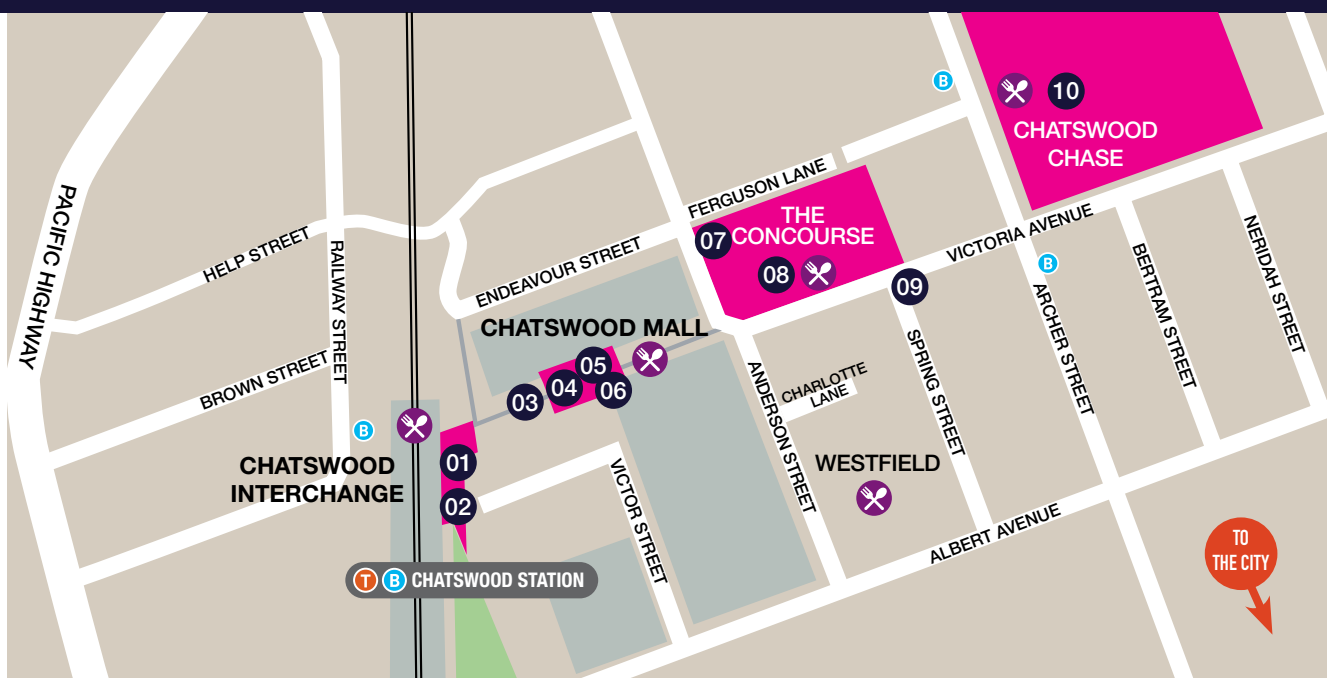

Detailed event transport and traffic information will also be available at vididsydney.com/transport closer to the event.

- Barangaroo
- Luna Park
- Chatswood
- Taronga Zoo
- Circular Quay
- The Rocks
- Darling Harbour
- The Royal Botanic Garden Sydney
- Kings Cross

VIVID SYDNEY AT KINGS CROSS >>

25 MAY - 16 JUNE (VARIOUS TIMES)

Thanks to Coca-Cola, Vivid KX celebrates bright lights, iconic local artists and stay-up-late music. Colourful sculptures and fixtures will adorn the street lights along 'The Strip' on Darlinghurst Road. TAFE NSW create an Augmented Reality world of Hidden ART in Fitzroy Gardens and the famous Coca-Cola sign comes alive again in 2018 with a creative colour show.

- 01 When Art Met Technology: Under the Coke Sign
- 02 The Light of Moving Art
- 03 Colours of Remembrance
- T3 Hidden ART - Augmented Garden
- AR Download the Vivid Sydney App on the App Store and Google Play. Use the AR Camera to discover augmented reality installations.

AMERICAN EXPRESS

See Sydney in a New Light

American Express Card Members are welcome to take in the panoramic views of Vivid Sydney at the American Express Lounge located at Cruise Bar Rooftop on level 3 of the Overseas Passenger Terminal in Circular Quay.