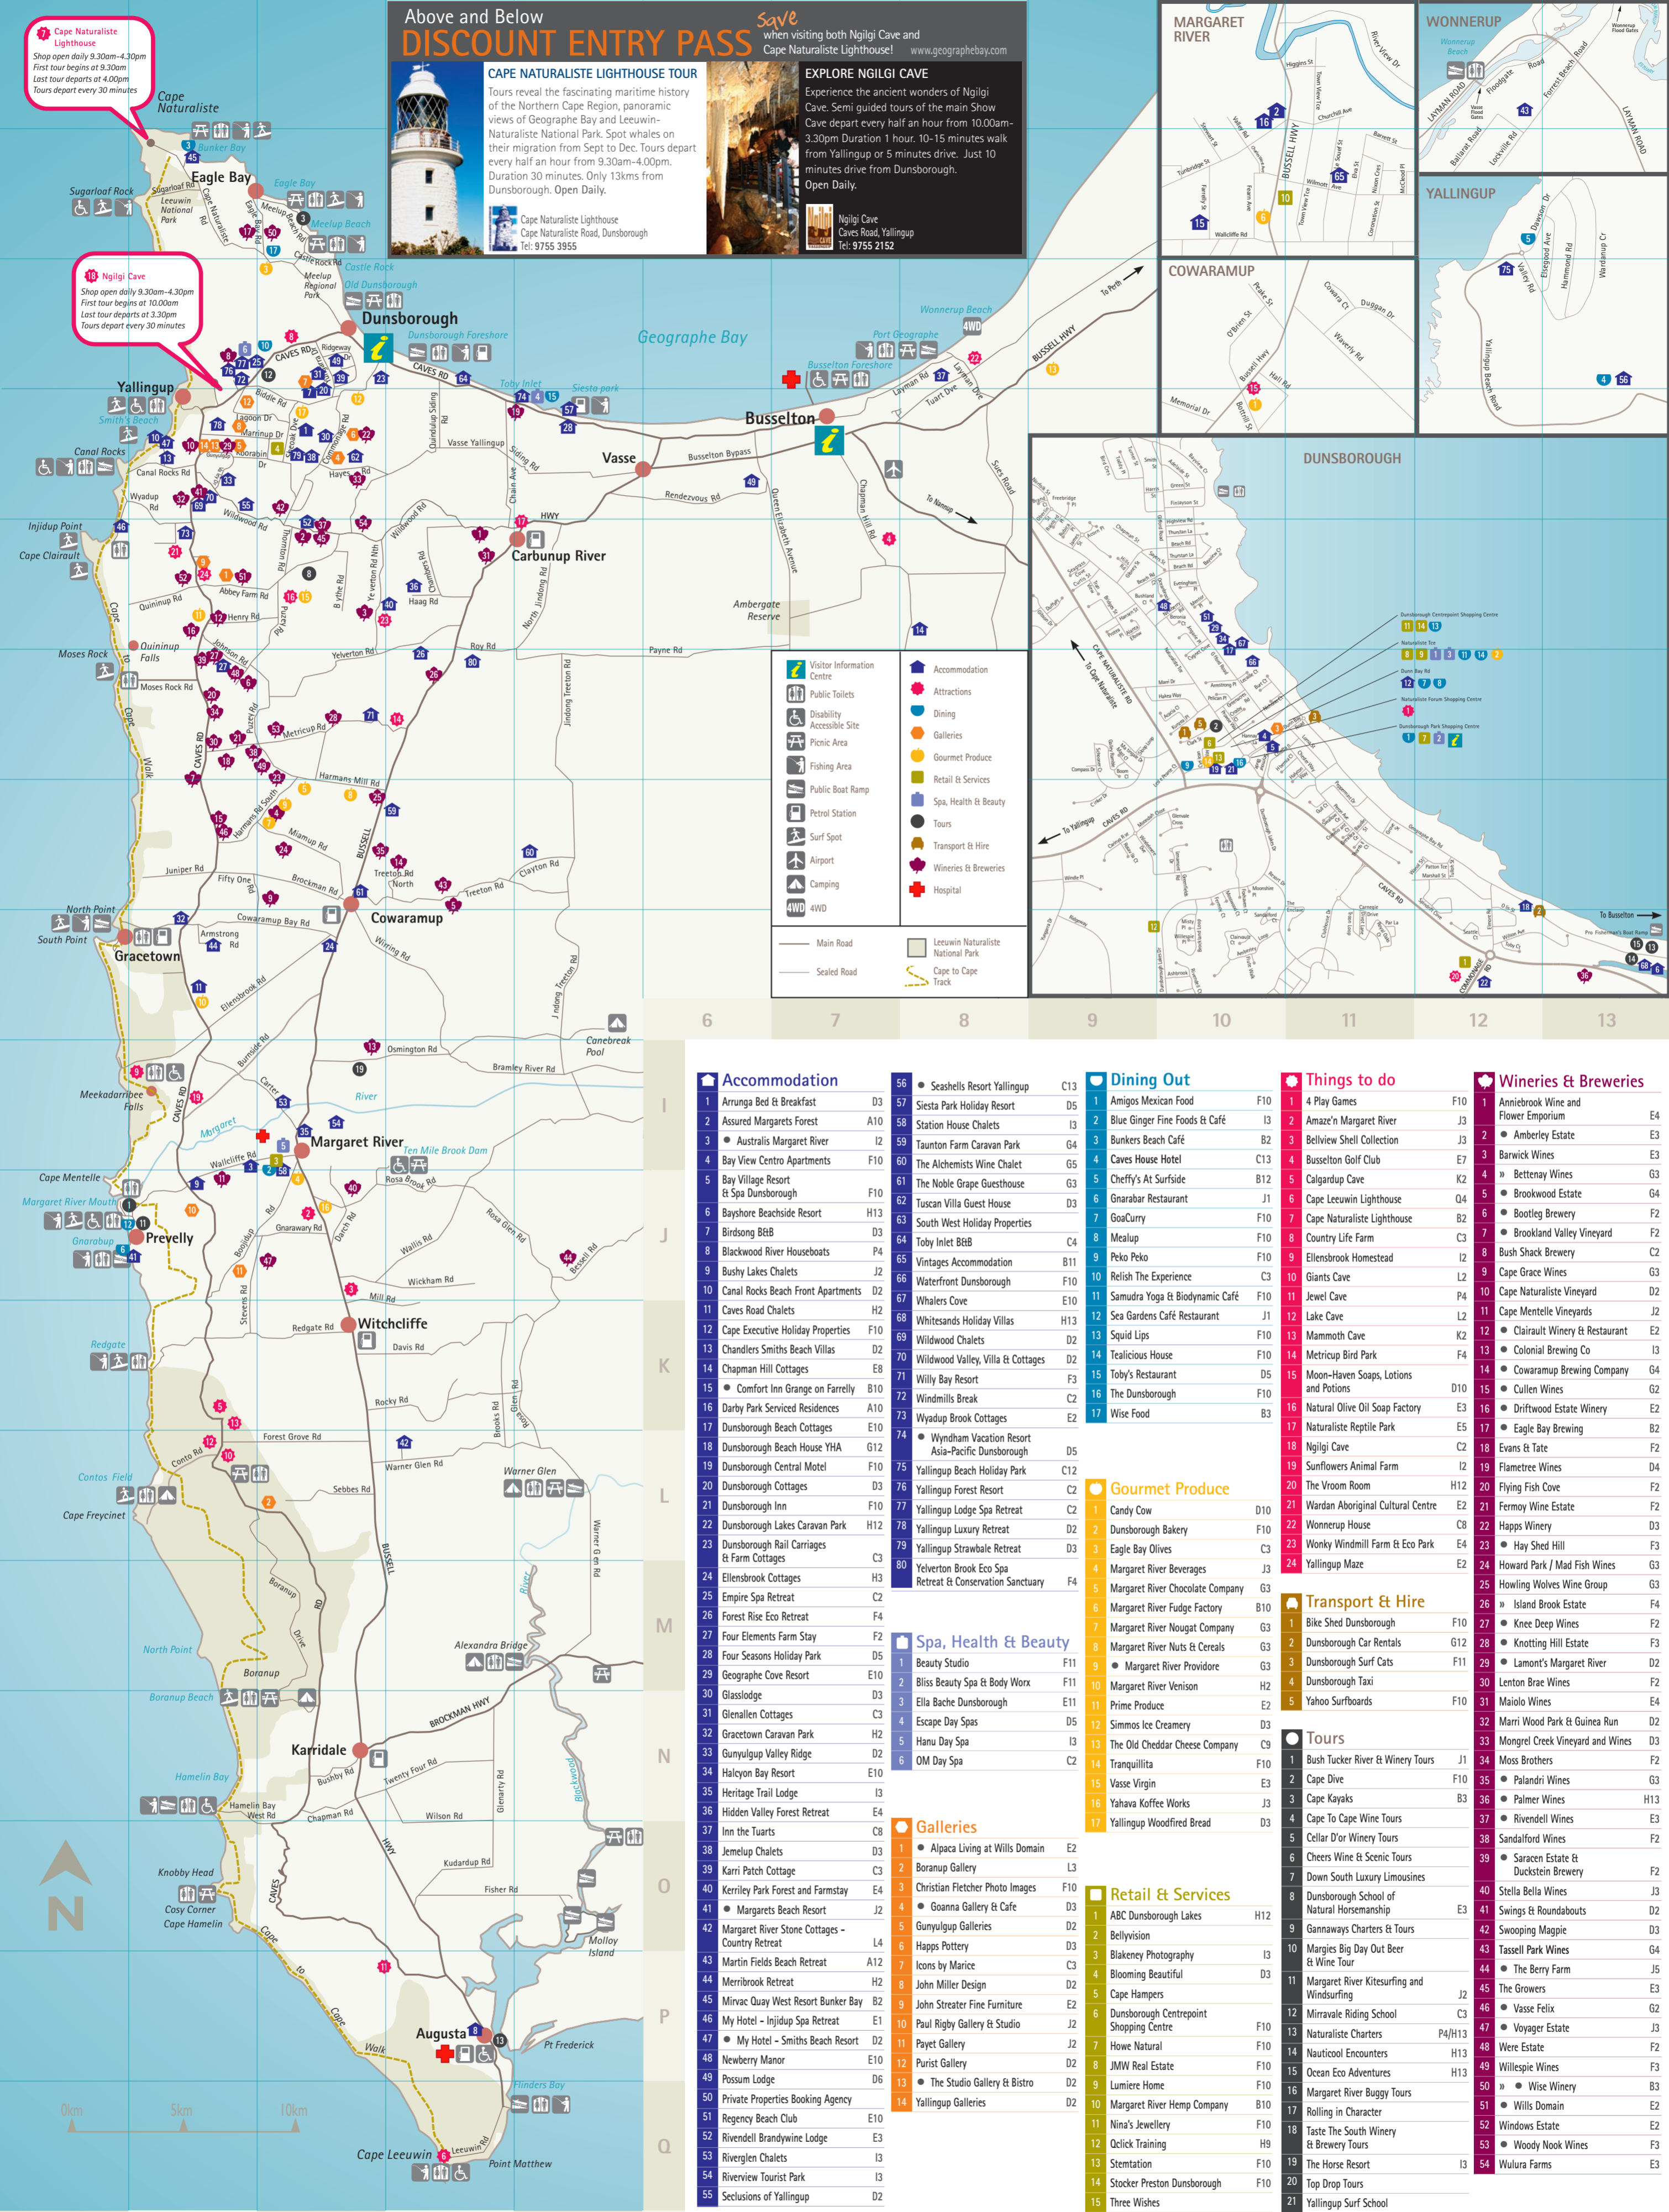

Above and Below DISCOUNT ENTRY PASS

Save when visiting both Ngiligi Cave and Cape Naturaliste Lighthouse! www.geographebay.com

CAPE NATURALISTE LIGHTHOUSE TOUR

Tours reveal the fascinating maritime history of the Northern Cape Region, panoramic views of Geographe Bay and Leeuwin-Naturaliste National Park. Spot whales on their migration from Sept to Dec. Tours depart every half an hour from 9.30am-4.00pm. Duration 30 minutes. Only 13kms from Dunsborough. Open Daily.

Cape Naturaliste Lighthouse
Cape Naturaliste Road, Dunsborough
Tel: 9755 3955

EXPLORE NGILIGI CAVE

Experience the ancient wonders of Ngiligi Cave. Semi guided tours of the main Show Cave depart every half an hour from 10.00am-3.30pm. Duration 1 hour. 10-15 minutes walk from Yallingup or 5 minutes drive. Just 10 minutes drive from Dunsborough. Open Daily.

Ngiligi Cave
Caves Road, Yallingup
Tel: 9755 2152

	Visitor Information Centre		Accommodation
	Public Toilets		Attractions
	Disability Accessible Site		Dining
	Picnic Area		Galleries
	Fishing Area		Gourmet Produce
	Public Boat Ramp		Retail & Services
	Petrol Station		Spa, Health & Beauty
	Surf Spot		Transport & Hire
	Airport		Wineries & Breweries
	Camping		Hospital
	4WD		

Main Road
Scaled Road
Leeuwin Naturaliste National Park
Cape to Cape Track

Accommodation

1	Arrunga Bed & Breakfast	D3
2	Assured Margarets Forest	A10
3	Australis Margaret River	I2
4	Bay View Centro Apartments	F10
5	Bay Village Resort & Spa Dunsborough	F10
6	Bayshore Beachside Resort	H13
7	Birdsong B&B	D3
8	Blackwood River Houseboats	P4
9	Bushy Lakes Chalets	J2
10	Canal Rocks Beach Front Apartments	D2
11	Caves Road Chalets	H2
12	Cape Executive Holiday Properties	F10
13	Chandler Smiths Beach Villas	D2
14	Chapman Hill Cottages	E8
15	Comfort Inn Grange on Farrelly	B10
16	Darby Park Serviced Residences	A10
17	Dunsborough Beach Cottages	E10
18	Dunsborough Beach House YHA	G12
19	Dunsborough Central Motel	F10
20	Dunsborough Cottages	D3
21	Dunsborough Inn	F10
22	Dunsborough Lakes Caravan Park	H12
23	Dunsborough Rail Carriages & Farm Cottages	C3
24	Ellensbrook Cottages	H3
25	Empire Spa Retreat	C2
26	Forest Rise Eco Retreat	F4
27	Four Elements Farm Stay	F2
28	Four Seasons Holiday Park	D5
29	Geographe Cove Resort	E10
30	Glasslodge	D3
31	Glenallen Cottages	C3
32	Gracetown Caravan Park	H2
33	Gunyulup Valley Ridge	D2
34	Halcyn Bay Resort	E10
35	Heritage Trail Lodge	I3
36	Hidden Valley Forest Retreat	E4
37	Inn the Tuarts	C8
38	Jemelup Chalets	D3
39	Karri Patch Cottage	C3
40	Kerrily Park Forest and Farmstay	E4
41	Margarets Beach Resort	J2
42	Margaret River Stone Cottages - Country Retreat	L4
43	Martin Fields Beach Retreat	A12
44	Merrbrook Retreat	H2
45	Mirvac Quay West Resort Bunker Bay	B2
46	My Hotel - Injidup Spa Retreat	E1
47	My Hotel - Smiths Beach Resort	D2
48	Newberry Manor	E10
49	Possum Lodge	D6
50	Private Properties Booking Agency	
51	Regency Beach Club	E10
52	Rivendell Brandywine Lodge	E3
53	Riverglen Chalets	I3
54	Riverview Tourist Park	I3
55	Seclusions of Yallingup	D2

Dining Out

1	Amigos Mexican Food	F10
2	Blue Ginger Fine Foods & Café	I3
3	Bunkers Beach Café	B2
4	Caves House Hotel	C13
5	Cheffy's At Surfside	B12
6	Gnarabar Restaurant	J1
7	GoaCurry	F10
8	Mealup	F10
9	Peko Peko	F10
10	Relish The Experience	C3
11	Samudra Yoga & Biodynamic Café	F10
12	Sea Gardens Café Restaurant	J1
13	Squid Lips	F10
14	Tealicious House	F10
15	Moon-Haven Soaps, Lotions and Potions	D5
16	The Dunsborough	F10
17	Wise Food	B3

Gourmet Produce