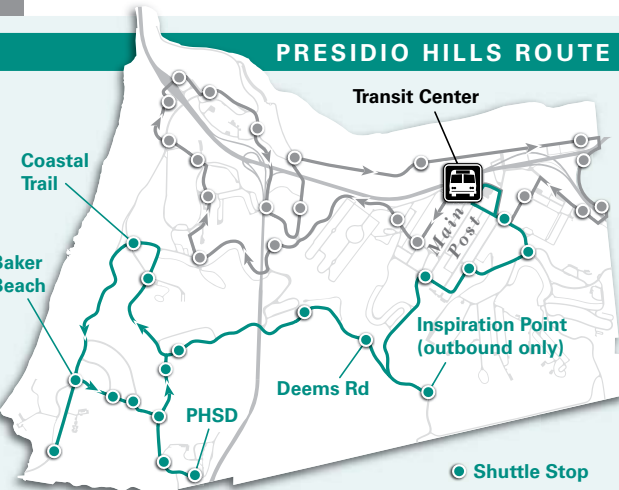

PRESIDIO HILLS ROUTE

Please see map to determine the best shuttle stop for your trip. Times for select stops are shown below. Shuttle service begins and terminates at the Transit Center, with a brief layover between runs. For real-time shuttle tracking go to www.presidiobus.com.

BOLD = PM

Explore Your Park!

PresidiGo AROUND THE PARK

Weekdays

PresidiGo AROUND THE PARK shuttles depart the Transit Center every 30 minutes Monday to Friday, from 6:30 am to 7:30 pm. The two routes (shown in green and purple) serve most residential neighborhoods, employment areas, and visitor destinations. The routes connect with PresidiGo DOWNTOWN at the Transit Center. The Downtown Shuttle departs the Presidio via the Lombard Gate. Regional transit connections are made at Embarcadero BART and the temporary Transbay Terminal. Return service to the Presidio from these locations is also provided. Please note that during commute hours the downtown portion of service is restricted to pass holders. The general public may ride by presenting a valid MUNI Passport (not a MUNI Fast Pass). PresidiGo AROUND THE PARK shuttles are always free and open to the public.

PresidiGo

AROUND THE PARK SHUTTLES

CRISSY FIELD ROUTE

Please see map to determine the best shuttle stop for your trip. Times for select stops are shown below. Shuttle service begins and terminates at the Transit Center, with a brief layover between runs. For real-time shuttle tracking go to www.presidiobus.com.