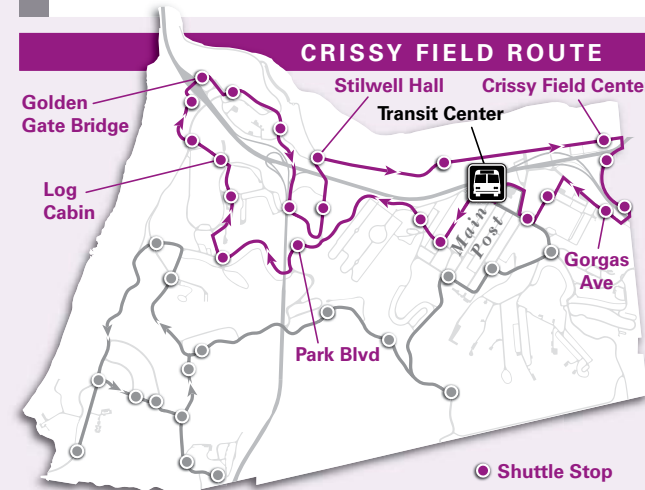

CRISSY FIELD ROUTE

Please see map to determine the best shuttle stop for your trip. Times for select stops are shown below. Shuttle service begins and terminates at the Transit Center, with a brief layover between runs. For real-time shuttle tracking go to www.presidiobus.com.

	Depart	PARTIAL SCHEDULE					Arrive
	Transit Center	Park Blvd.	Log Cabin	Golden Gate Bridge	Stilwell Hall	Gorgas	Transit Center
Weekday Only	6:30	6:33	6:36	6:39	6:42	6:49	6:55
	7:00	7:03	7:06	7:09	7:12	7:19	7:25
	7:30	7:33	7:36	7:39	7:42	7:49	7:55
	8:00	8:03	8:06	8:09	8:12	8:19	8:25
	8:30	8:33	8:36	8:39	8:42	8:49	8:55
	9:00	9:03	9:06	9:09	9:12	9:19	9:25
	9:30	9:33	9:36	9:39	9:42	9:49	9:55
	10:00	10:03	10:06	10:09	10:12	10:19	10:25
	10:30	10:33	10:36	10:39	10:42	10:49	10:55
	11:00	11:03	11:06	11:09	11:12	11:19	11:25
	11:30	11:33	11:36	11:39	11:42	11:49	11:55
	12:00	12:03	12:06	12:09	12:12	12:19	12:25
12:30	12:33	12:36	12:39	12:42	12:49	12:55	
7 Days / Week	1:00	1:03	1:06	1:09	1:12	1:19	1:25
	1:30	1:33	1:36	1:39	1:42	1:49	1:55
	2:00	2:03	2:06	2:09	2:12	2:19	2:25
	2:30	2:33	2:36	2:39	2:42	2:49	2:55
	3:00	3:03	3:06	3:09	3:12	3:19	3:25
	3:30	3:33	3:36	3:39	3:42	3:49	3:55
	4:00	4:03	4:06	4:09	4:12	4:19	4:25
	4:30	4:33	4:36	4:39	4:42	4:49	4:55
	5:00	5:03	5:06	5:09	5:12	5:19	5:25
	5:30	5:33	5:36	5:39	5:42	5:49	5:55
	6:00	6:03	6:06	6:09	6:12	6:19	6:25
	6:30	6:33	6:36	6:39	6:42	6:49	6:55
7:00	7:03	7:06	7:09	7:12	7:19	7:25	
7:30	7:33	7:36	7:39	7:42	7:49	7:55	

BOLD = PM